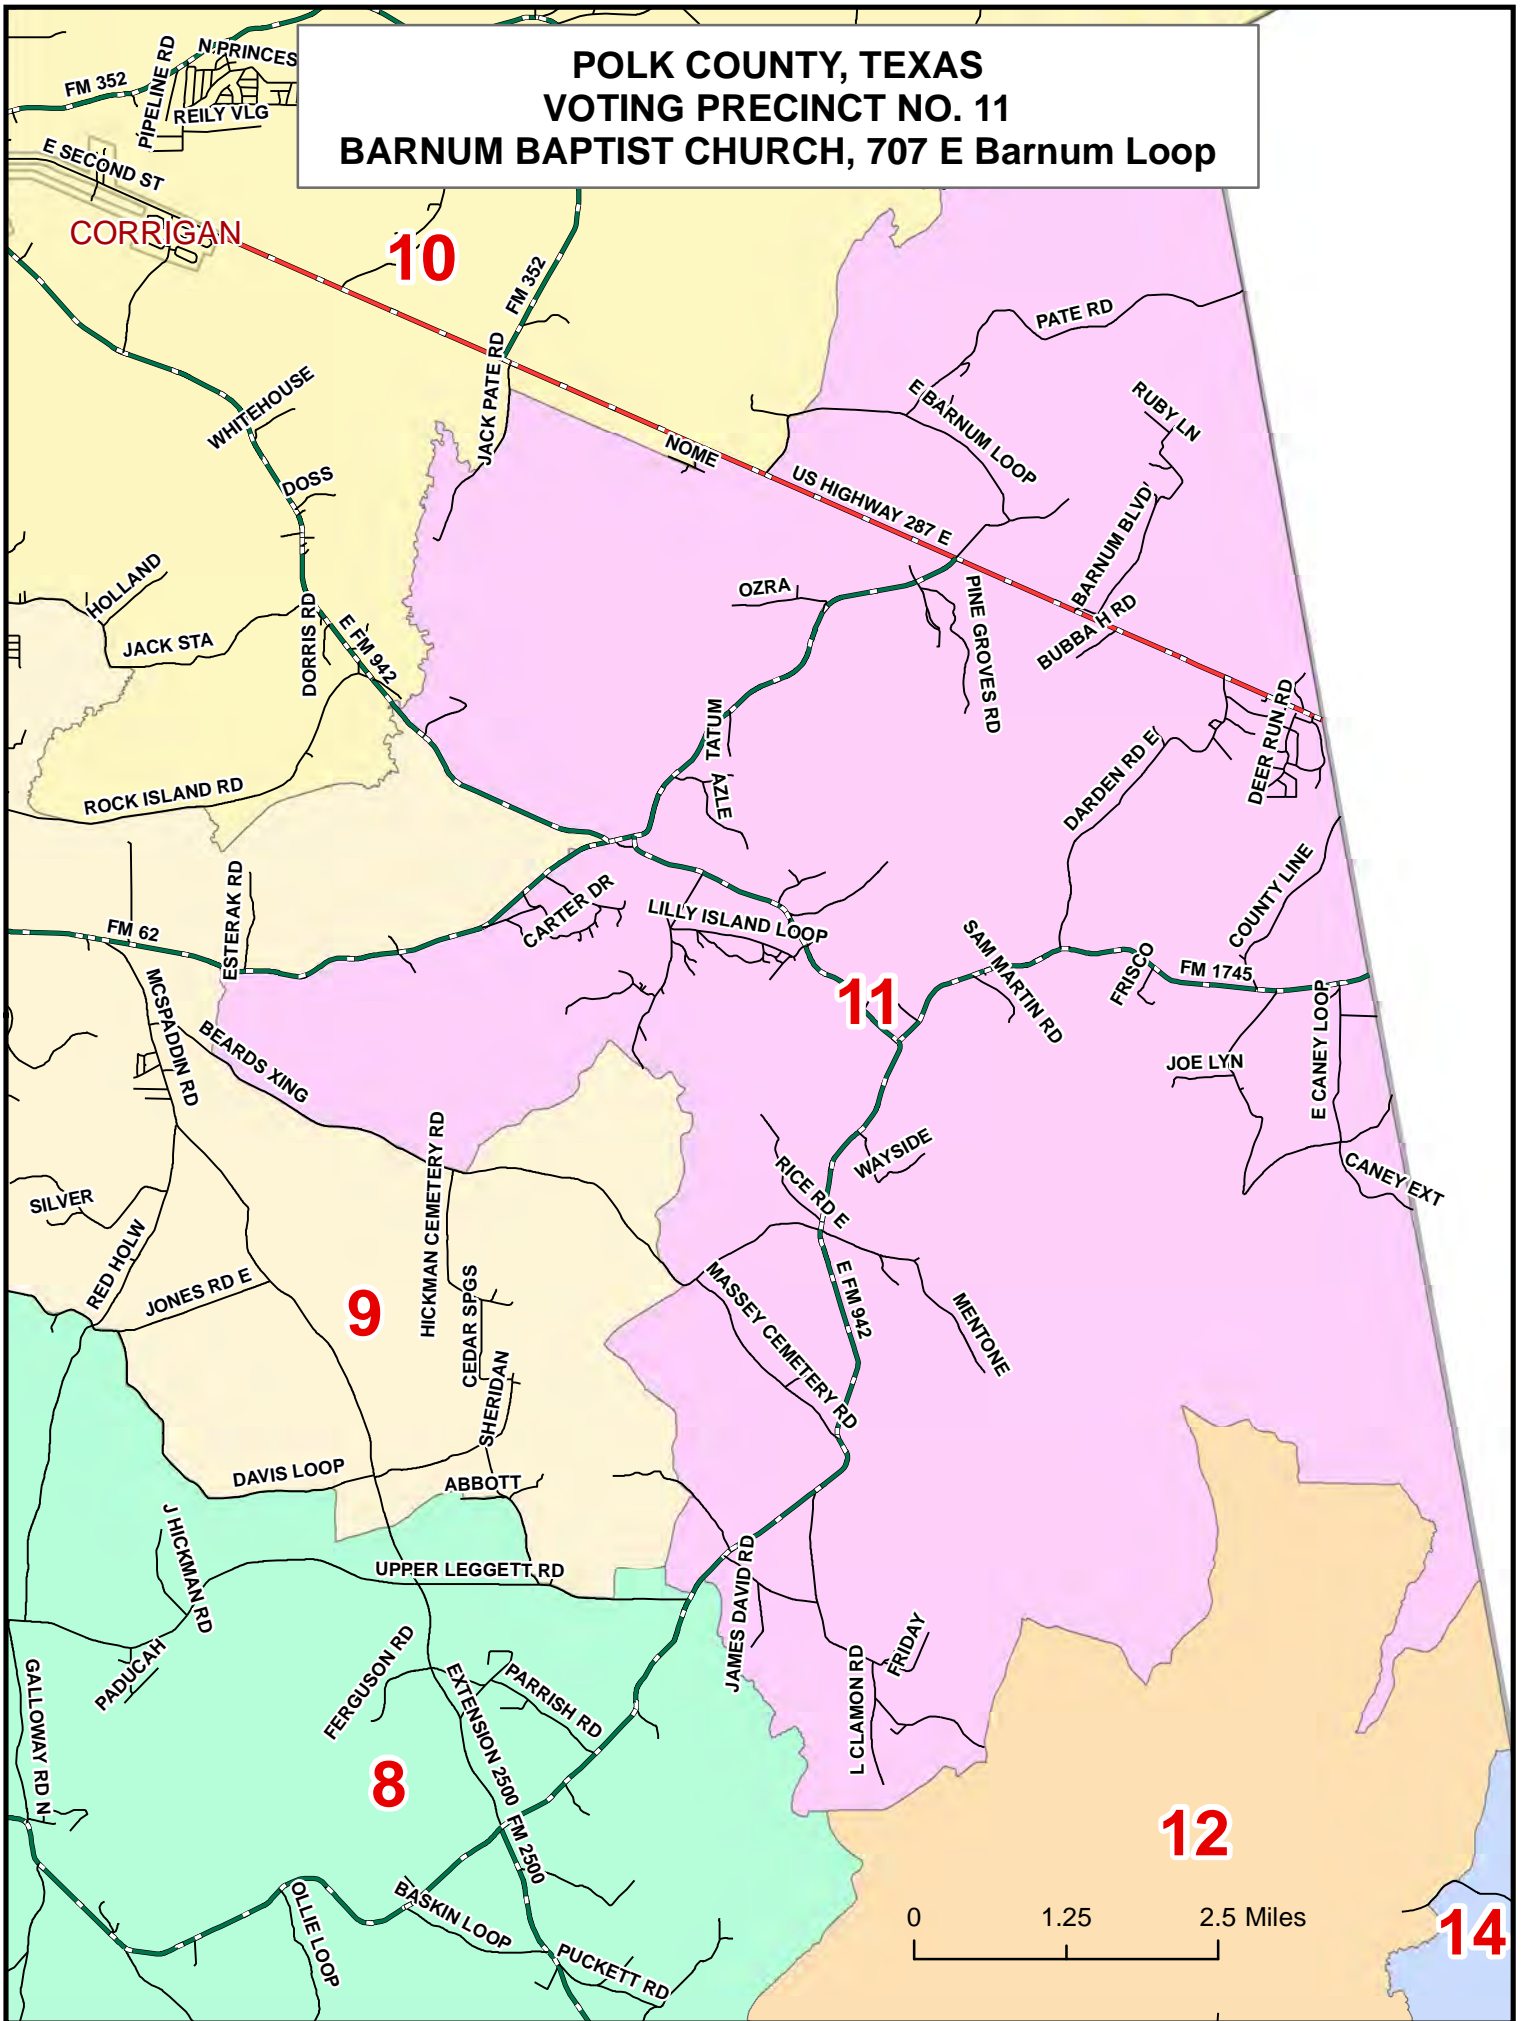

**POLK COUNTY, TEXAS
VOTING PRECINCT NO. 11
BARNUM BAPTIST CHURCH, 707 E Barnum Loop**