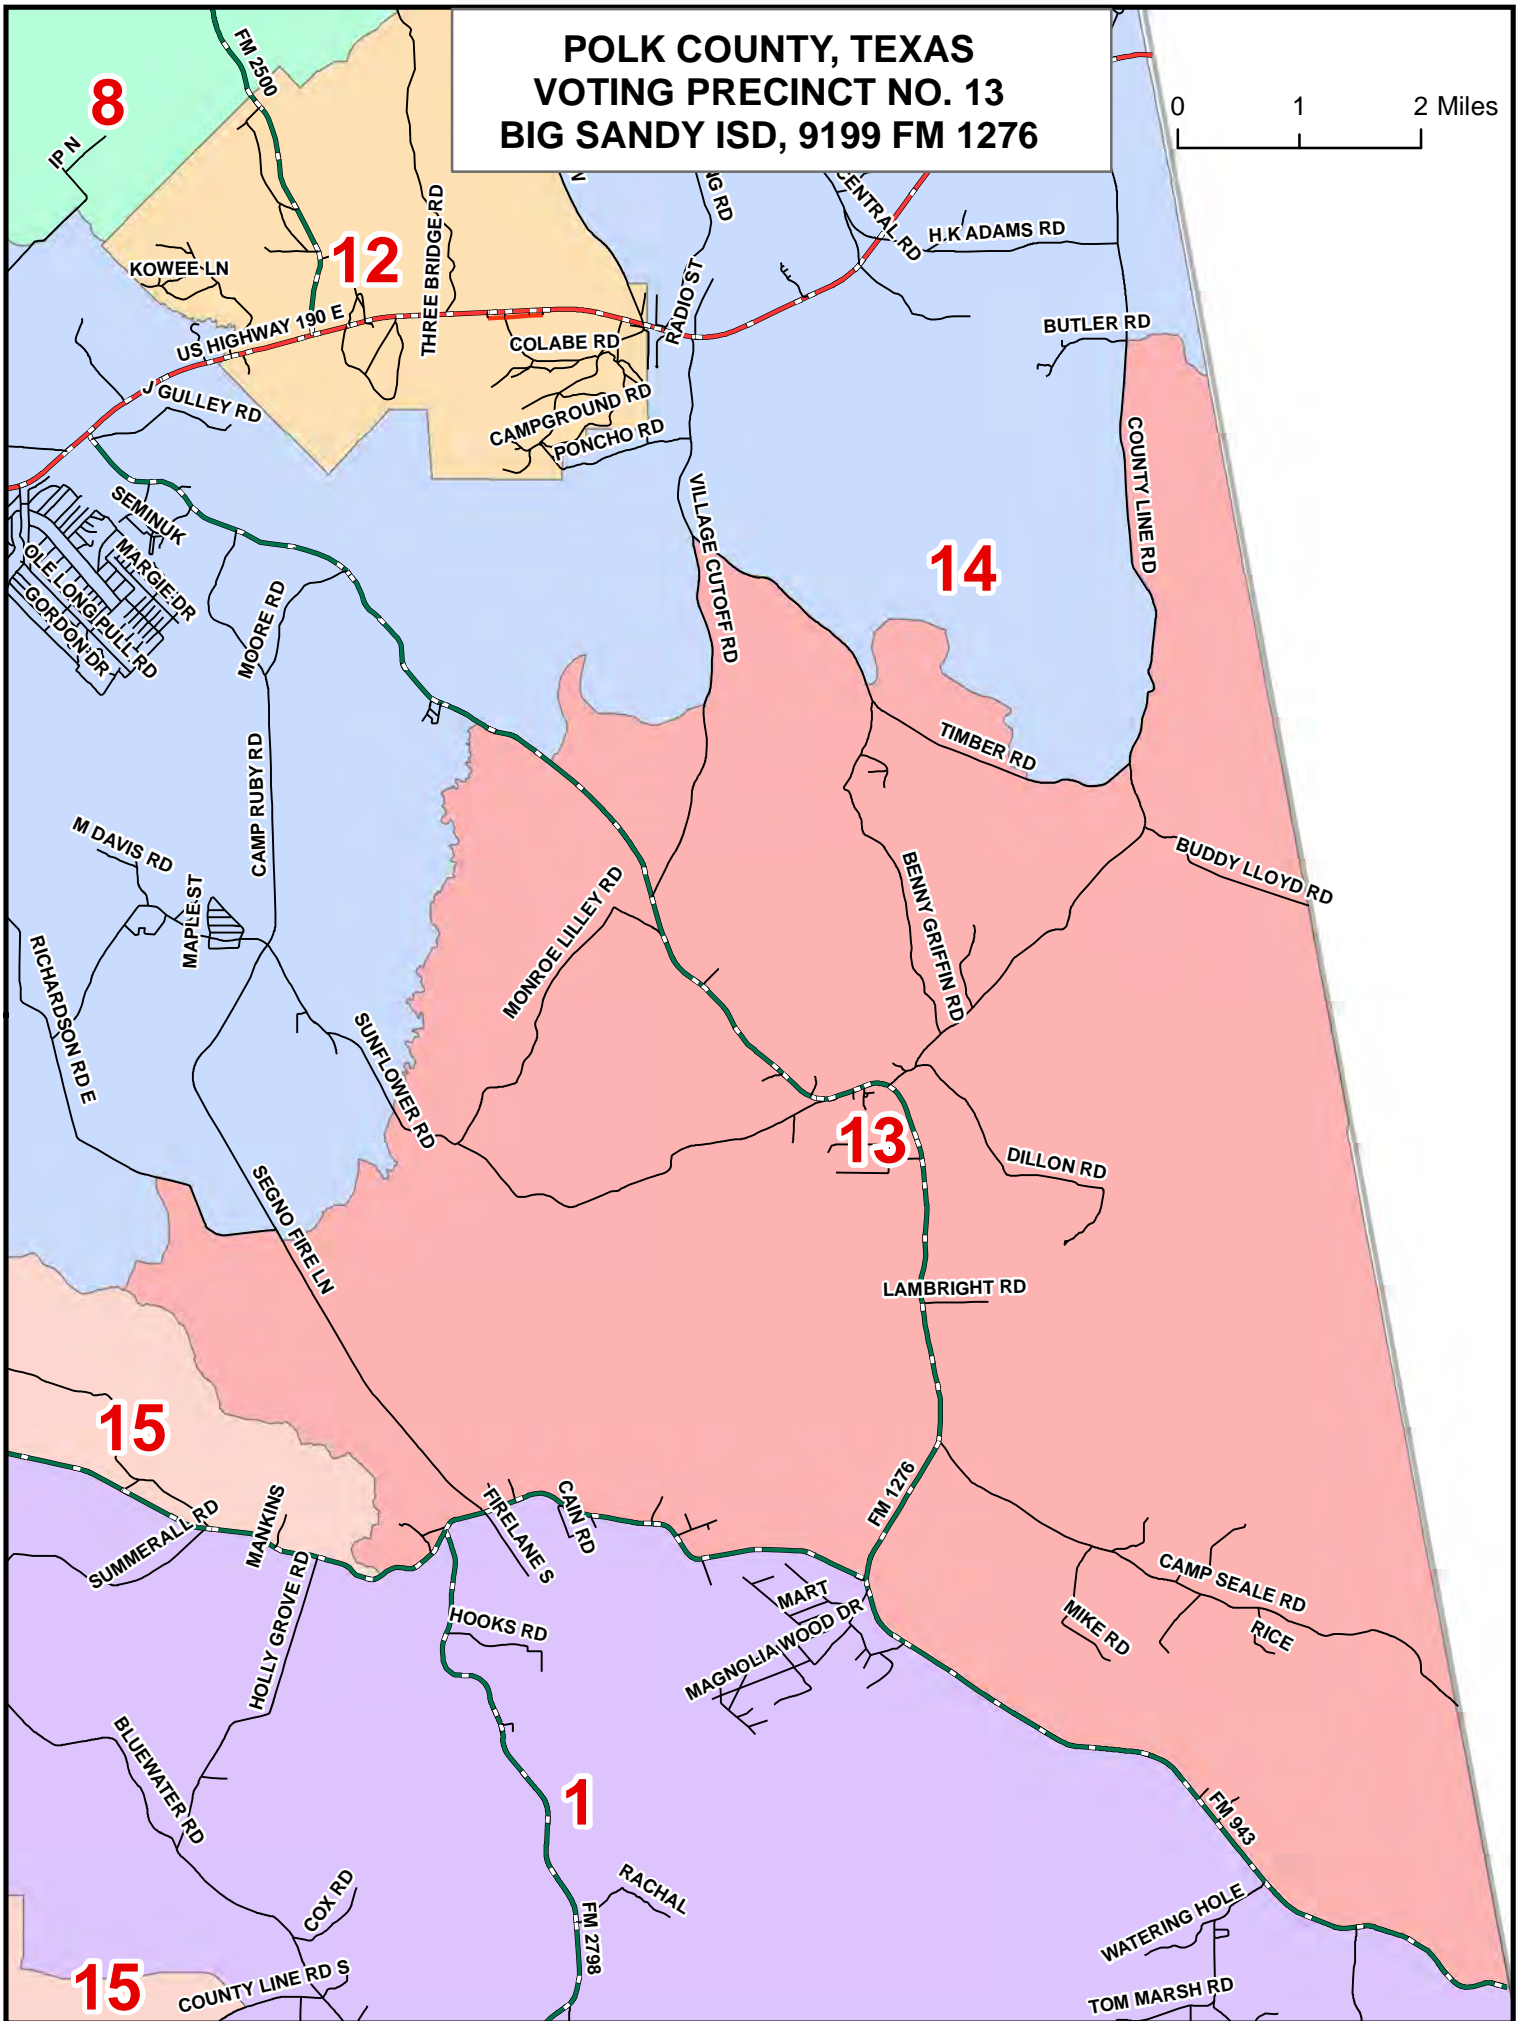

**POLK COUNTY, TEXAS
VOTING PRECINCT NO. 13
BIG SANDY ISD, 9199 FM 1276**

0 1 2 Miles