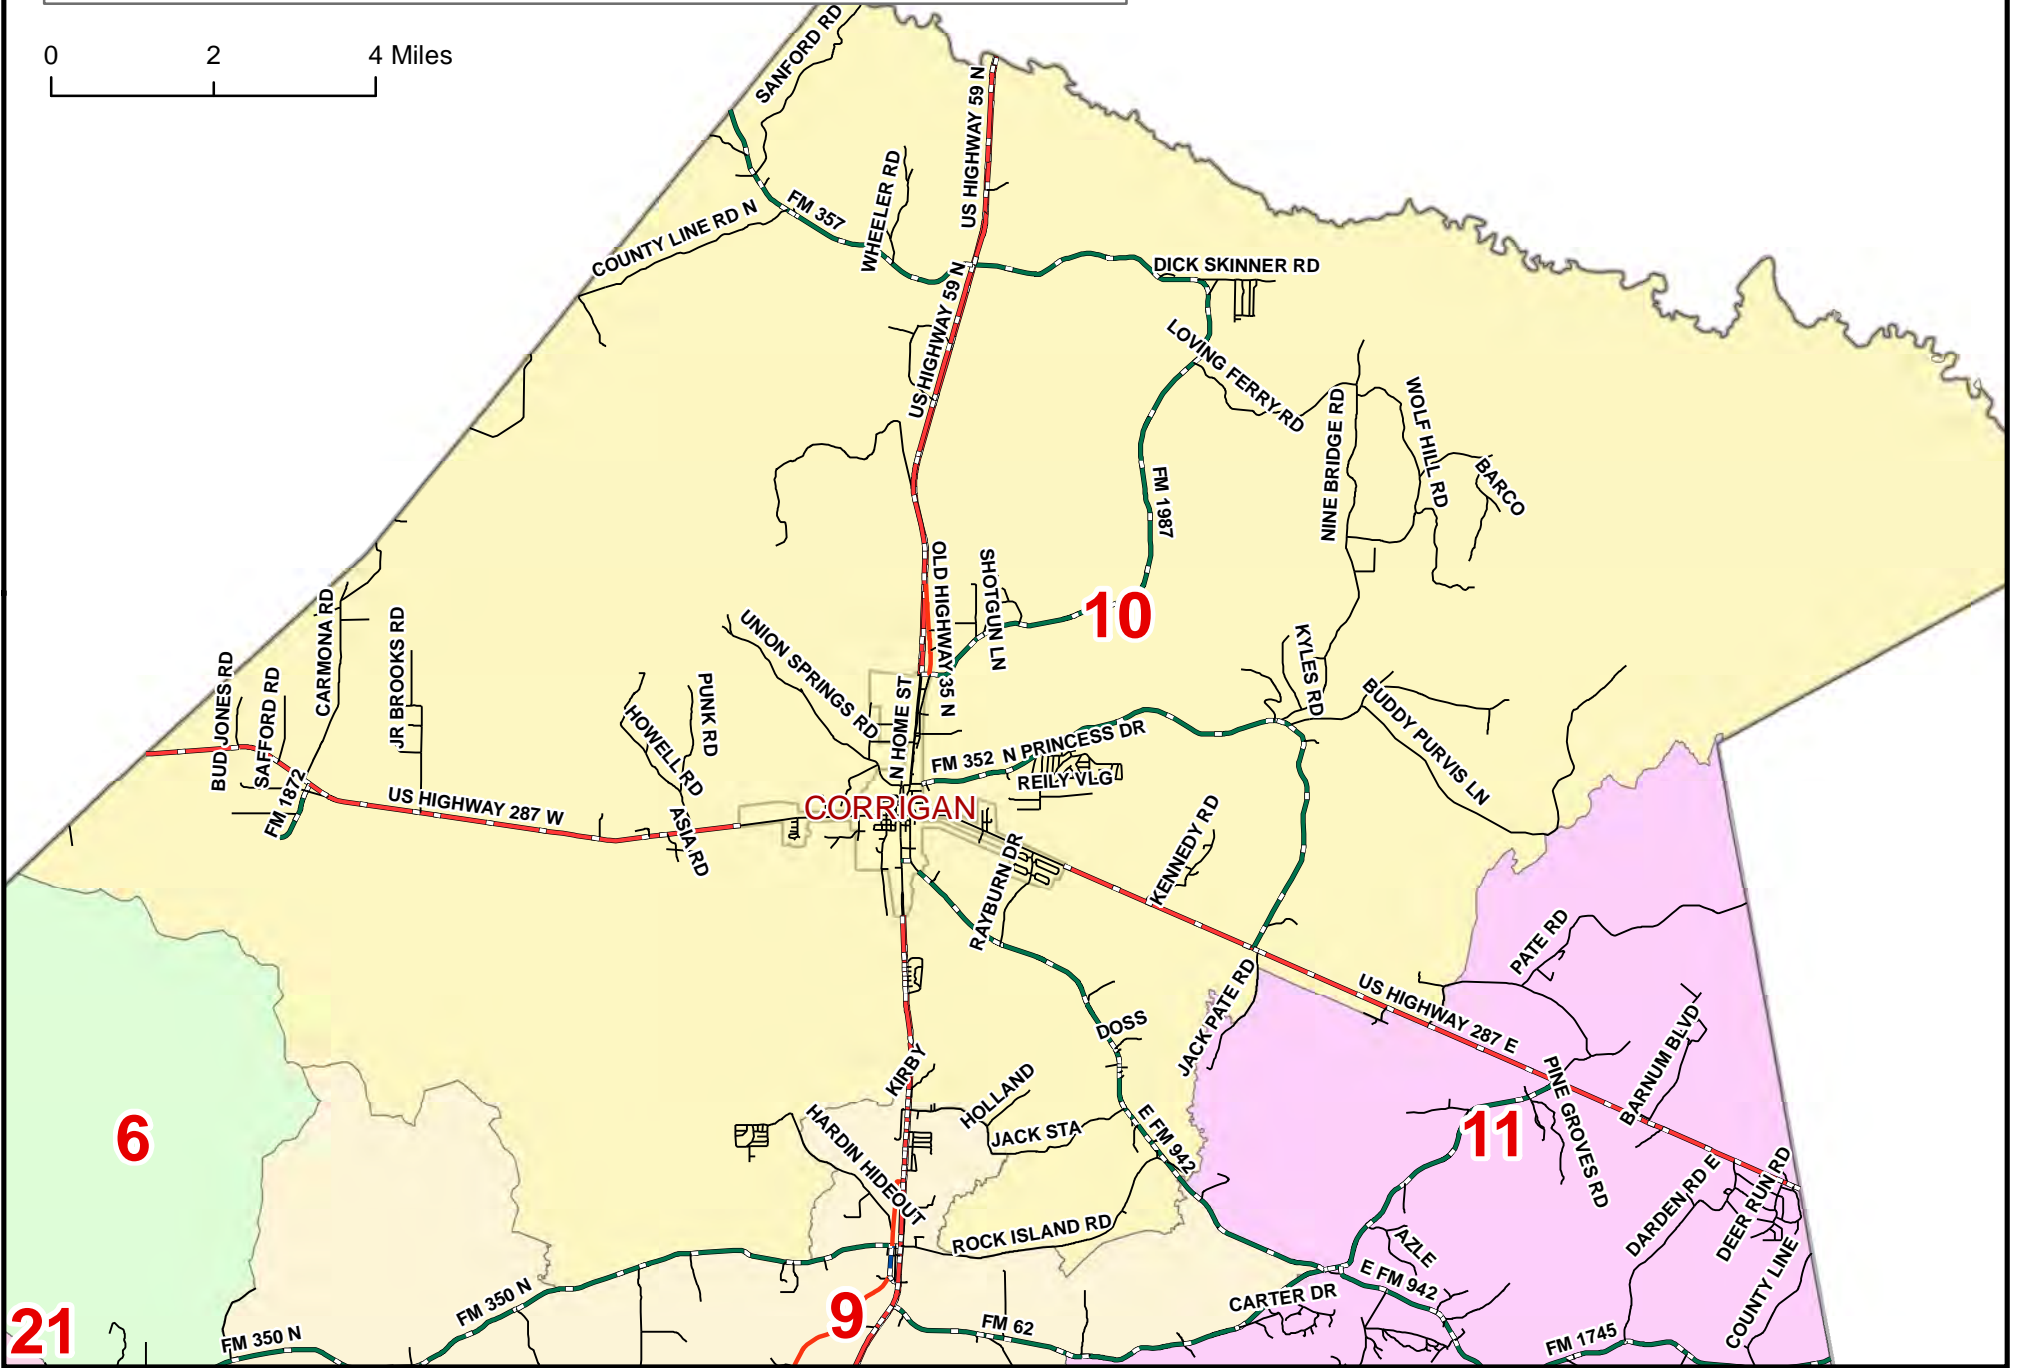

10

**POLK COUNTY, TEXAS
 VOTING PRECINCT NO. 6
 ONALASKA SUB-COURTHOUSE, 14111 US Hwy 190 W**

0 1.5 3 Miles

6

9

21

17

8

Lake Livingston

**POLK COUNTY, TEXAS
VOTING PRECINCT NO. 8
LEGGETT SCHOOL LIBRARY, 254 E FM 942**

0 1.25 2.5 Miles

**POLK COUNTY, TEXAS
VOTING PRECINCT NO. 9
MOSCOW BAPTIST CHURCH, 13990 Old Hwy 35 N**

0 1.25 2.5 Miles

POLK COUNTY, TEXAS
VOTING PRECINCT NO. 10
SECHREST WEBSTER COMMUNITY CTR, 100 W Front St

0 2 4 Miles

**POLK COUNTY, TEXAS
VOTING PRECINCT NO. 11
BARNUM BAPTIST CHURCH, 707 E Barnum Loop**

POLK COUNTY, TEXAS
VOTING PRECINCT NO. 12
ALBAMA-COUSHATTA ADMIN, 571 St Park Rd 56

0 1 2 Miles

**POLK COUNTY, TEXAS
VOTING PRECINCT NO. 13
BIG SANDY ISD, 9199 FM 1276**

0 1 2 Miles

**POLK COUNTY, TEXAS
VOTING PRECINCT NO. 14
SODA BAPTIST CHURCH, 8135 US HWY 190 E**

POLK COUNTY, TEXAS
VOTING PRECINCT NO. 15
SCHWAB CITY BAPTIST CHURCH, 10998 St Hwy 146 S **12**