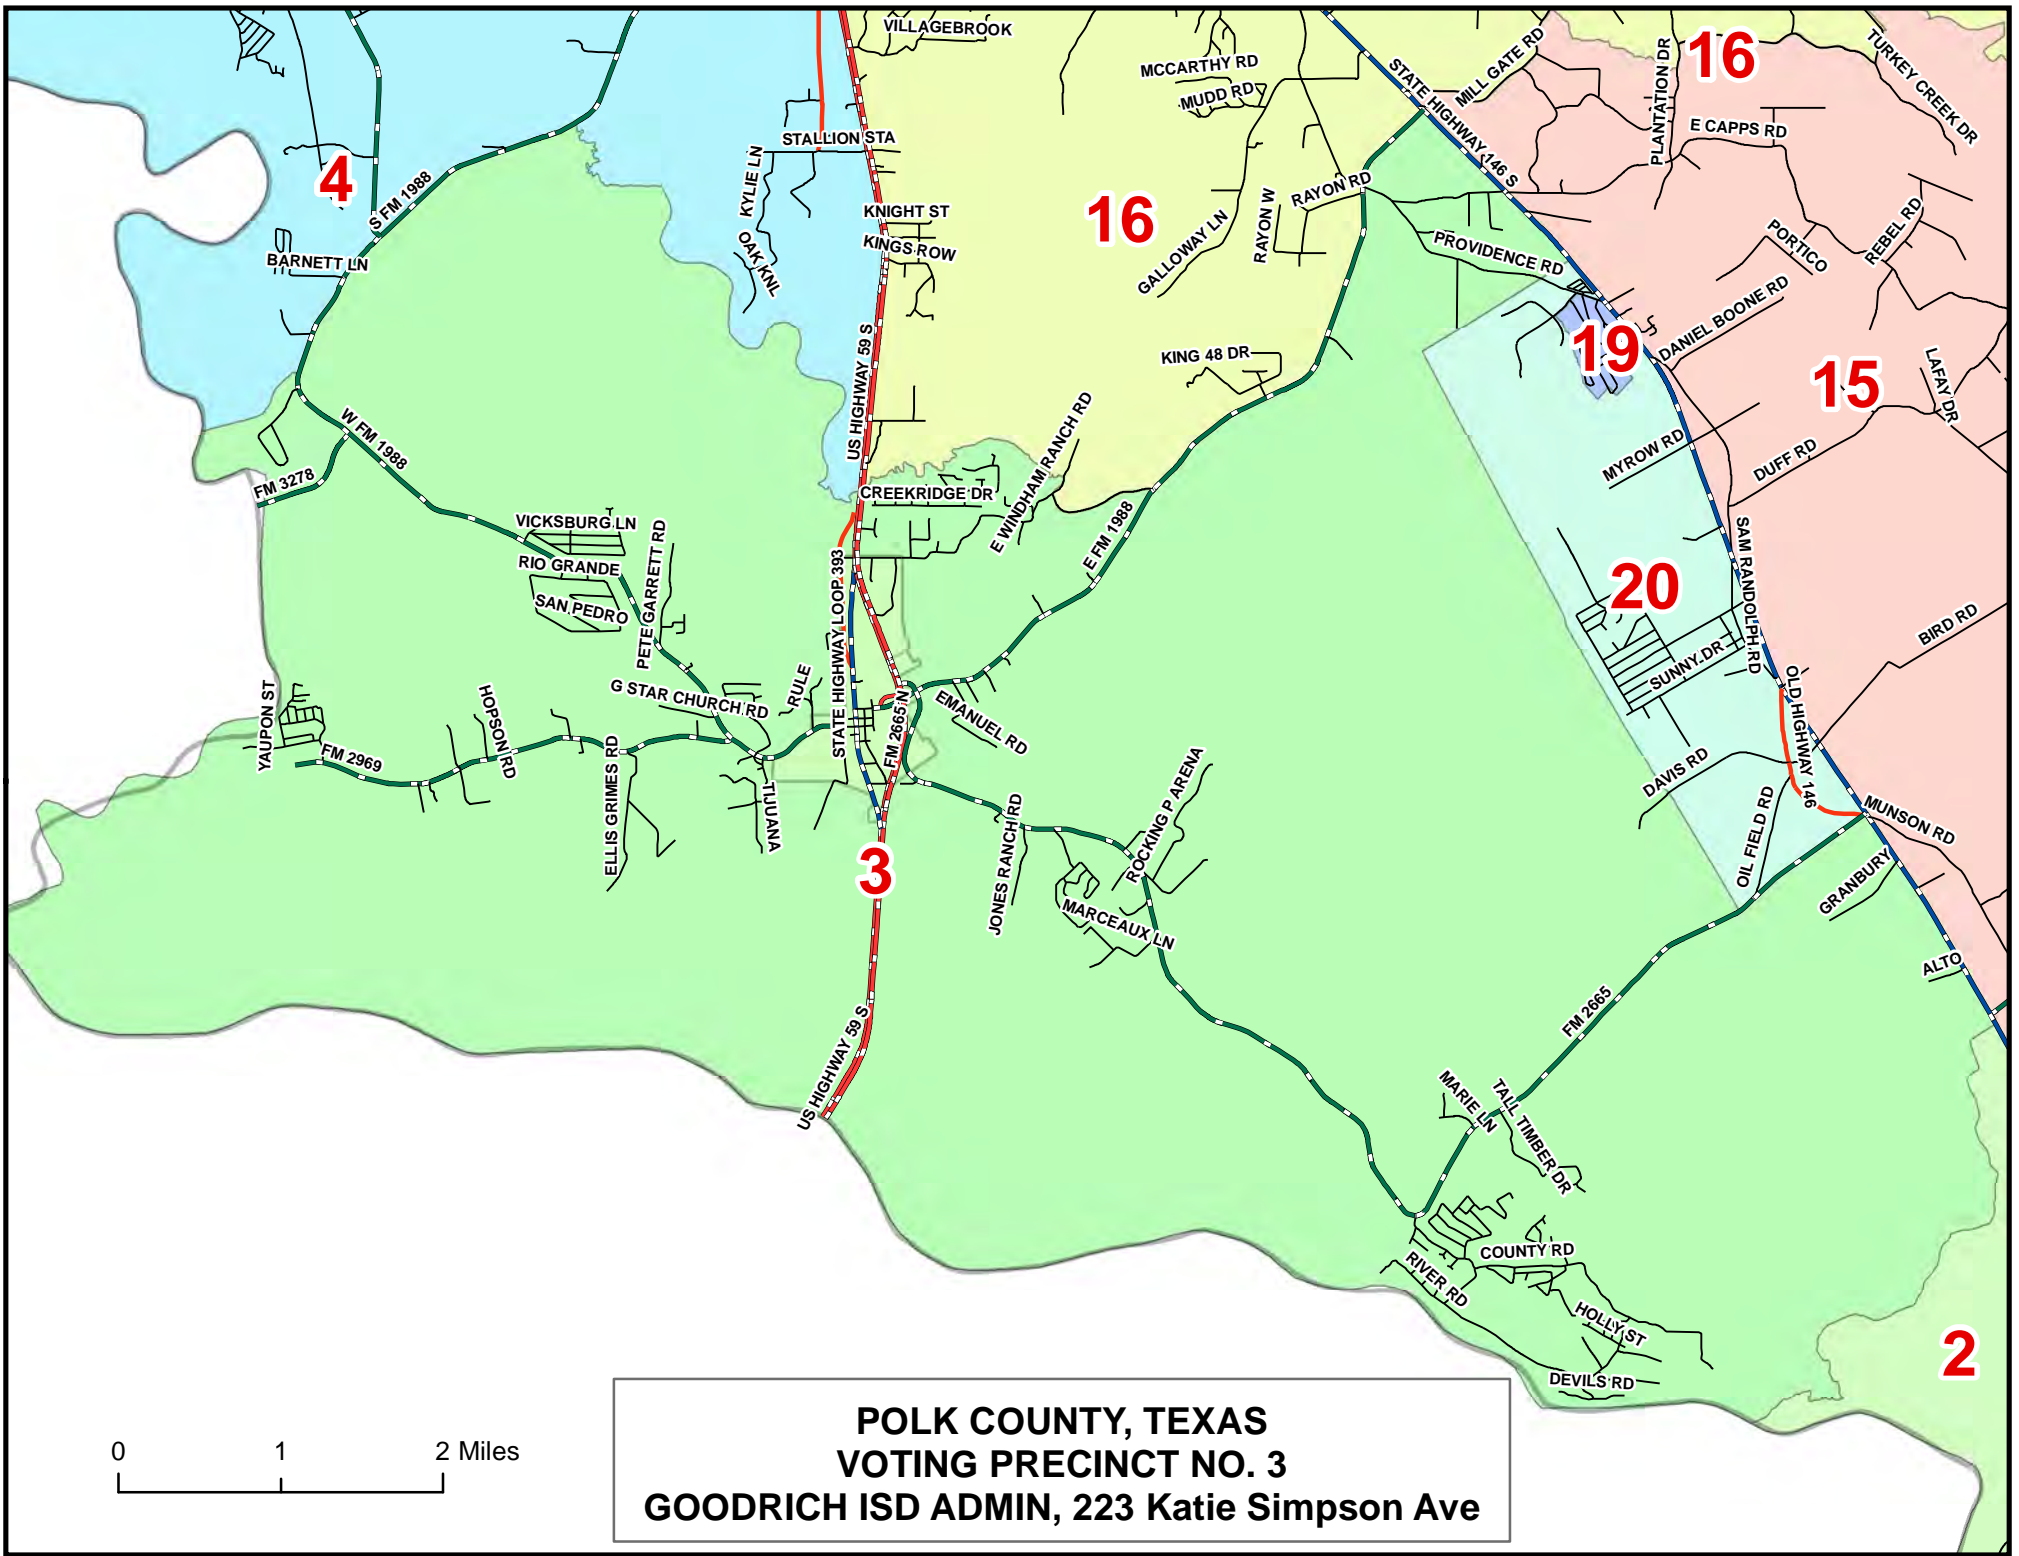

POLK COUNTY, TEXAS
VOTING PRECINCT NO. 1
SEGNO VFD, 157 Magnolia Hills Rd

POLK COUNTY, TEXAS
VOTING PRECINCT NO. 2
SO. POLK CO. VFD, 3036 FM 2610

POLK COUNTY, TEXAS
VOTING PRECINCT NO. 3
GOODRICH ISD ADMIN, 223 Katie Simpson Ave

10

**POLK COUNTY, TEXAS
 VOTING PRECINCT NO. 6
 ONALASKA SUB-COURTHOUSE, 14111 US Hwy 190 W**

0 1.5 3 Miles

6

9

21

17

8

Lake Livingston

**POLK COUNTY, TEXAS
VOTING PRECINCT NO. 8
LEGGETT SCHOOL LIBRARY, 254 E FM 942**

0 1.25 2.5 Miles

**POLK COUNTY, TEXAS
VOTING PRECINCT NO. 9
MOSCOW BAPTIST CHURCH, 13990 Old Hwy 35 N**

0 1.25 2.5 Miles