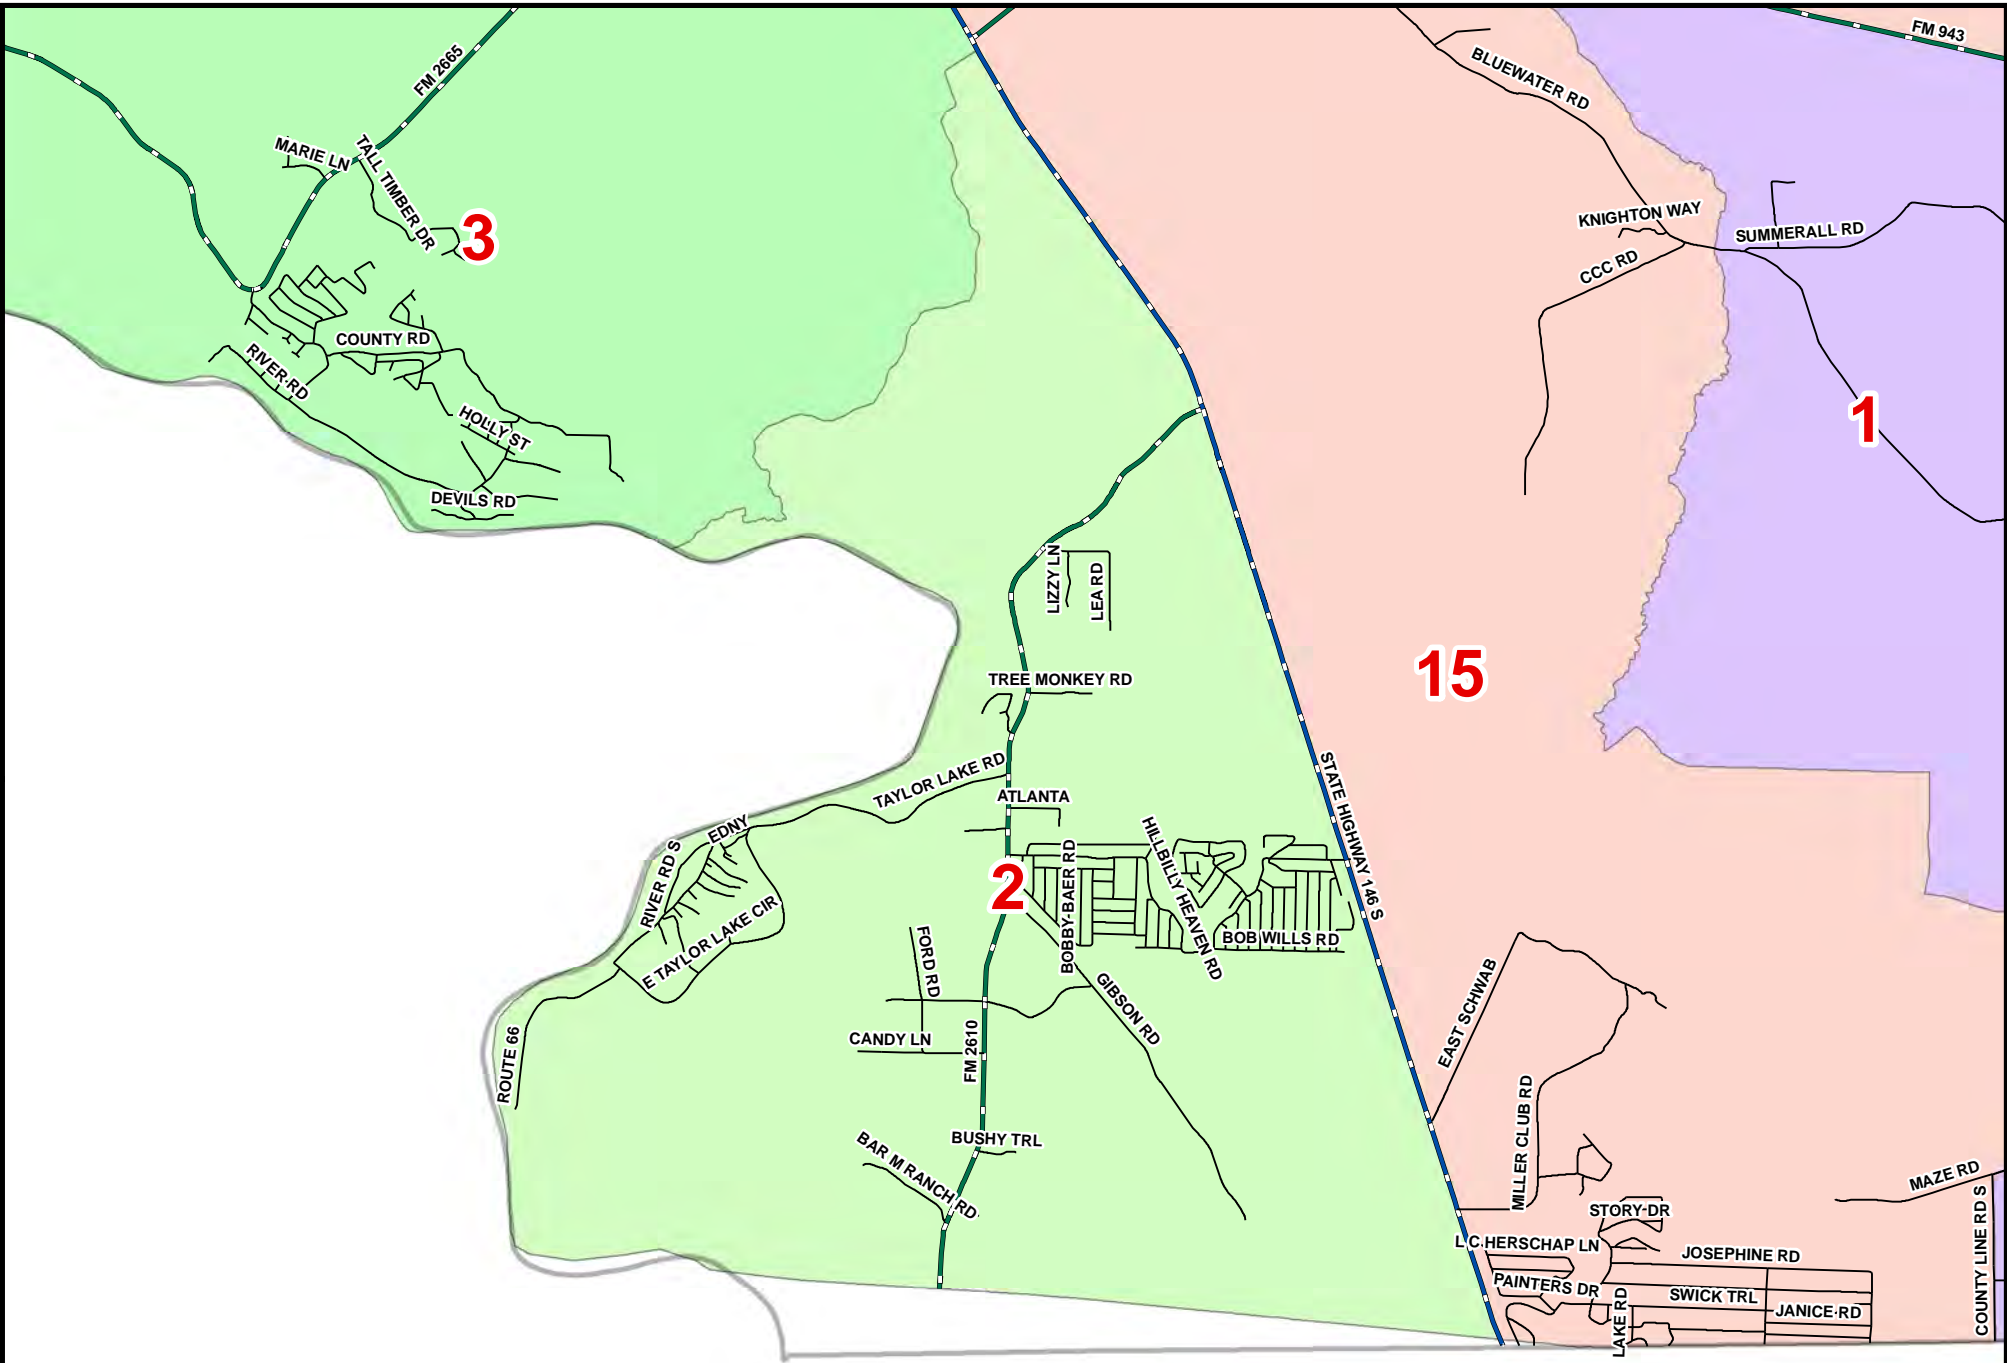

POLK COUNTY, TEXAS
VOTING PRECINCT NO. 1
SEGNO VFD, 157 Magnolia Hills Rd

POLK COUNTY, TEXAS
VOTING PRECINCT NO. 2
SO. POLK CO. VFD, 3036 FM 2610

POLK COUNTY, TEXAS
VOTING PRECINCT NO. 3
GOODRICH ISD ADMIN, 223 Katie Simpson Ave

10

**POLK COUNTY, TEXAS
 VOTING PRECINCT NO. 6
 ONALASKA SUB-COURTHOUSE, 14111 US Hwy 190 W**

0 1.5 3 Miles

6

9

21

17

8

Lake Livingston

**POLK COUNTY, TEXAS
VOTING PRECINCT NO. 8
LEGGETT SCHOOL LIBRARY, 254 E FM 942**

0 1.25 2.5 Miles

**POLK COUNTY, TEXAS
VOTING PRECINCT NO. 9
MOSCOW BAPTIST CHURCH, 13990 Old Hwy 35 N**

0 1.25 2.5 Miles

0 1 2 Miles

**POLK COUNTY, TEXAS
VOTING PRECINCT NO. 13
BIG SANDY ISD, 9199 FM 1276**

0 1 2 Miles

**POLK COUNTY, TEXAS
VOTING PRECINCT NO. 14
SODA BAPTIST CHURCH, 8135 US HWY 190 E**

POLK COUNTY, TEXAS
VOTING PRECINCT NO. 15
SCHWAB CITY BAPTIST CHURCH, 10998 St Hwy 146 S **12**