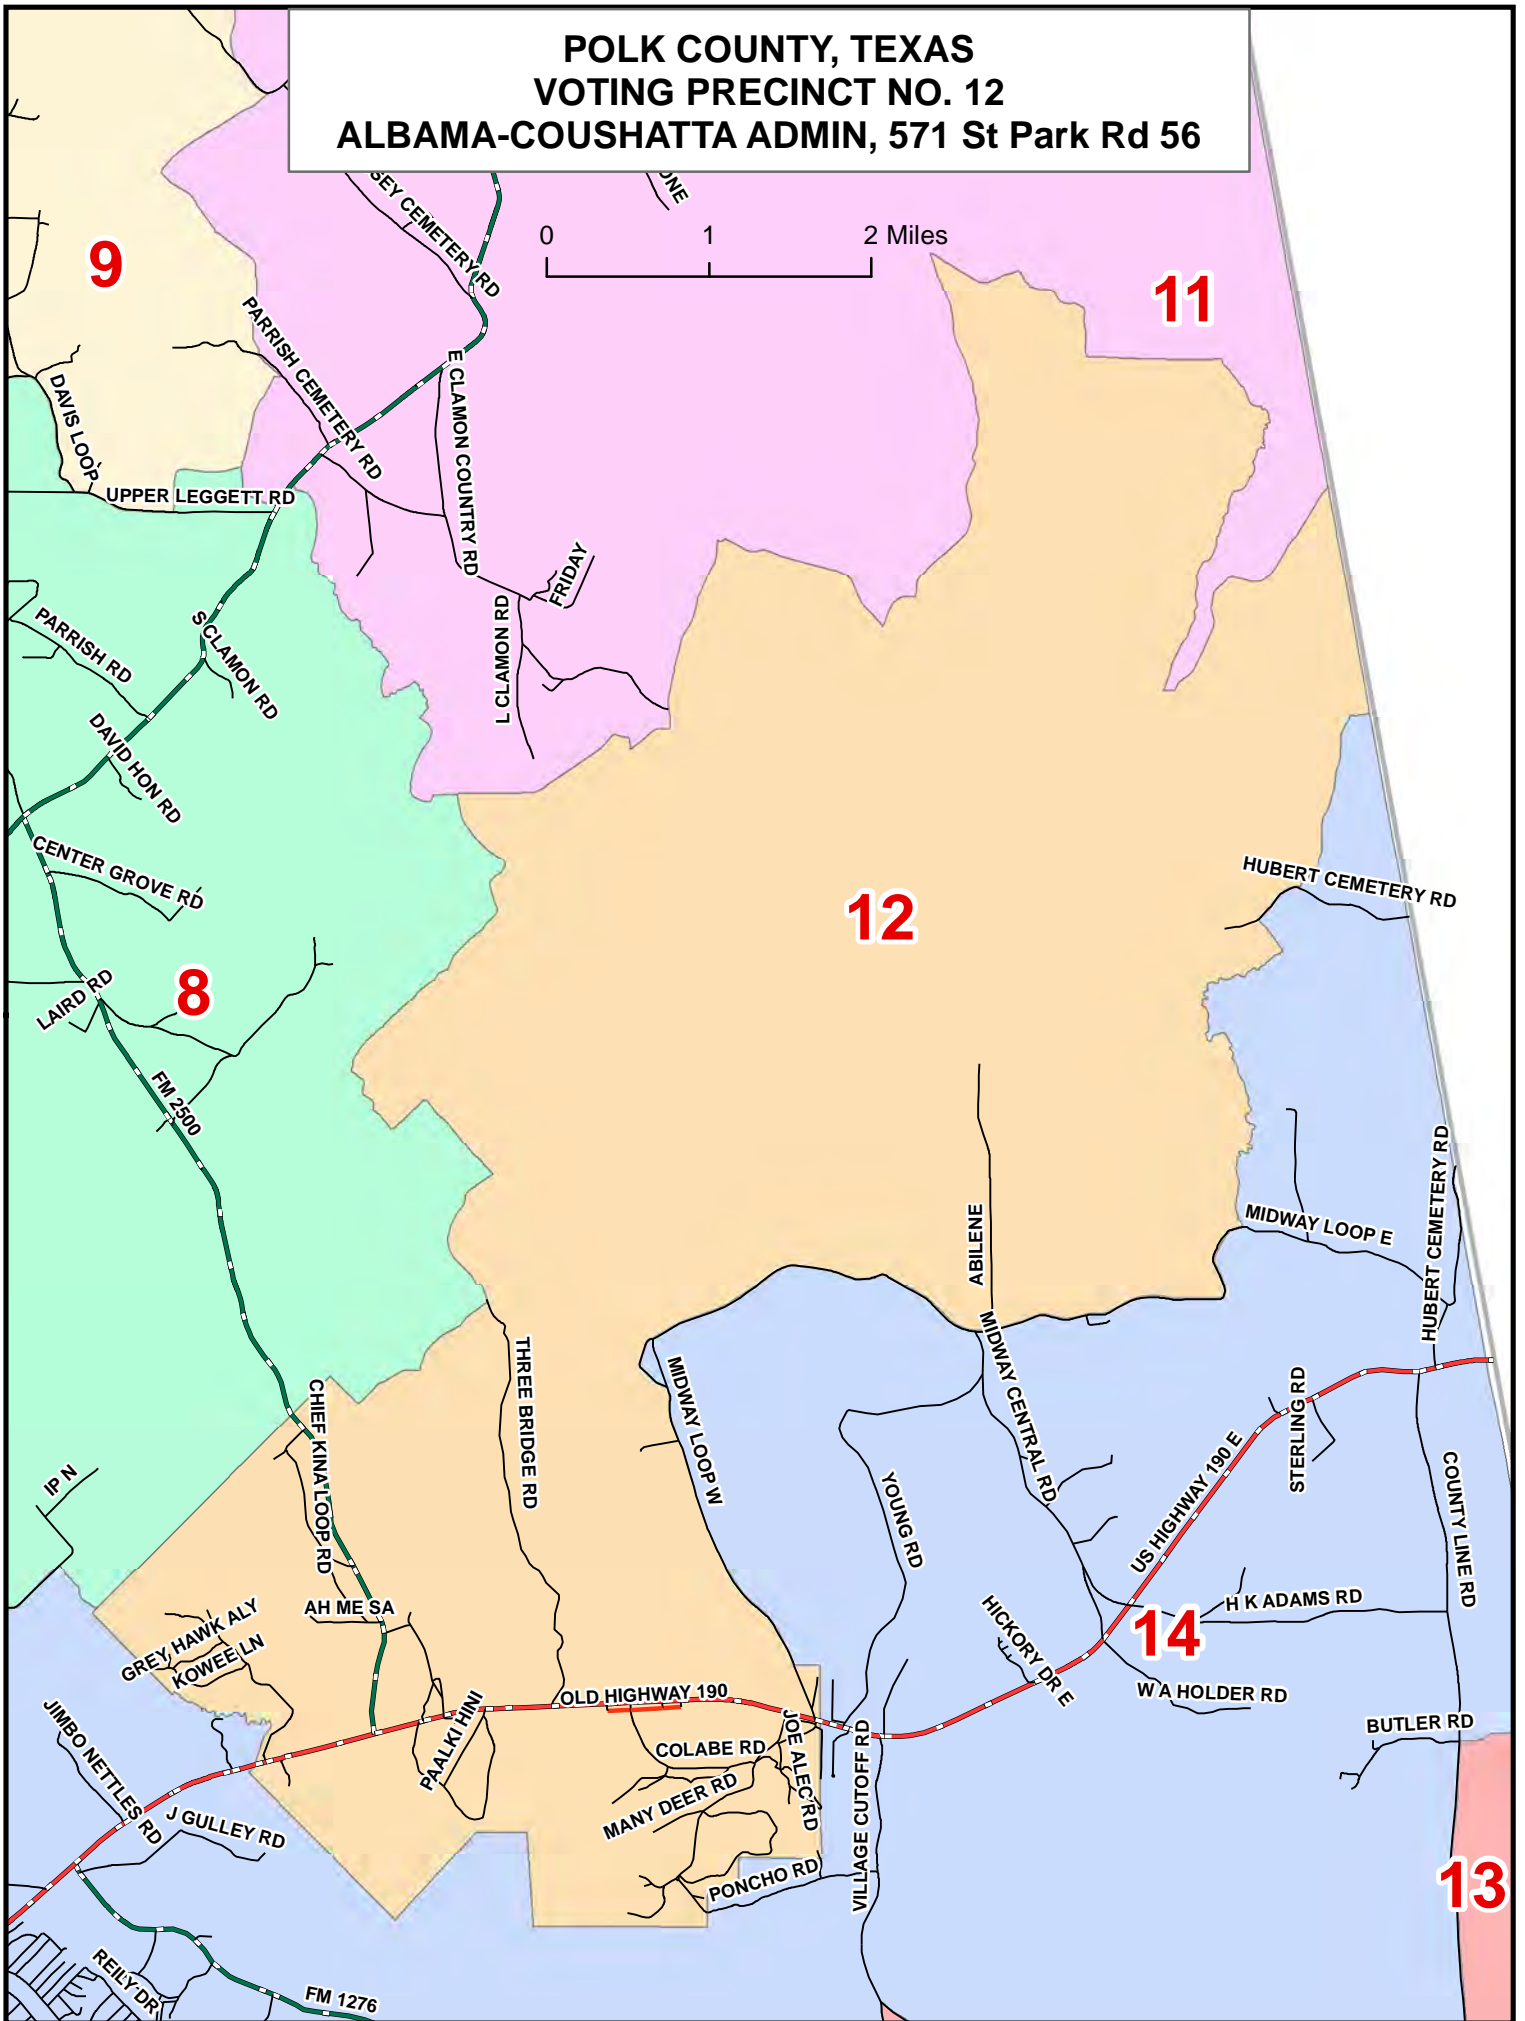

POLK COUNTY, TEXAS
VOTING PRECINCT NO. 10
SECHREST WEBSTER COMMUNITY CTR, 100 W Front St

0 2 4 Miles

**POLK COUNTY, TEXAS
VOTING PRECINCT NO. 11
BARNUM BAPTIST CHURCH, 707 E Barnum Loop**

POLK COUNTY, TEXAS
VOTING PRECINCT NO. 12
ALBAMA-COUSHATTA ADMIN, 571 St Park Rd 56

0 1 2 Miles

**POLK COUNTY, TEXAS
VOTING PRECINCT NO. 13
BIG SANDY ISD, 9199 FM 1276**

0 1 2 Miles

**POLK COUNTY, TEXAS
VOTING PRECINCT NO. 14
SODA BAPTIST CHURCH, 8135 US HWY 190 E**

POLK COUNTY, TEXAS
VOTING PRECINCT NO. 15
SCHWAB CITY BAPTIST CHURCH, 10998 St Hwy 146 S **12**