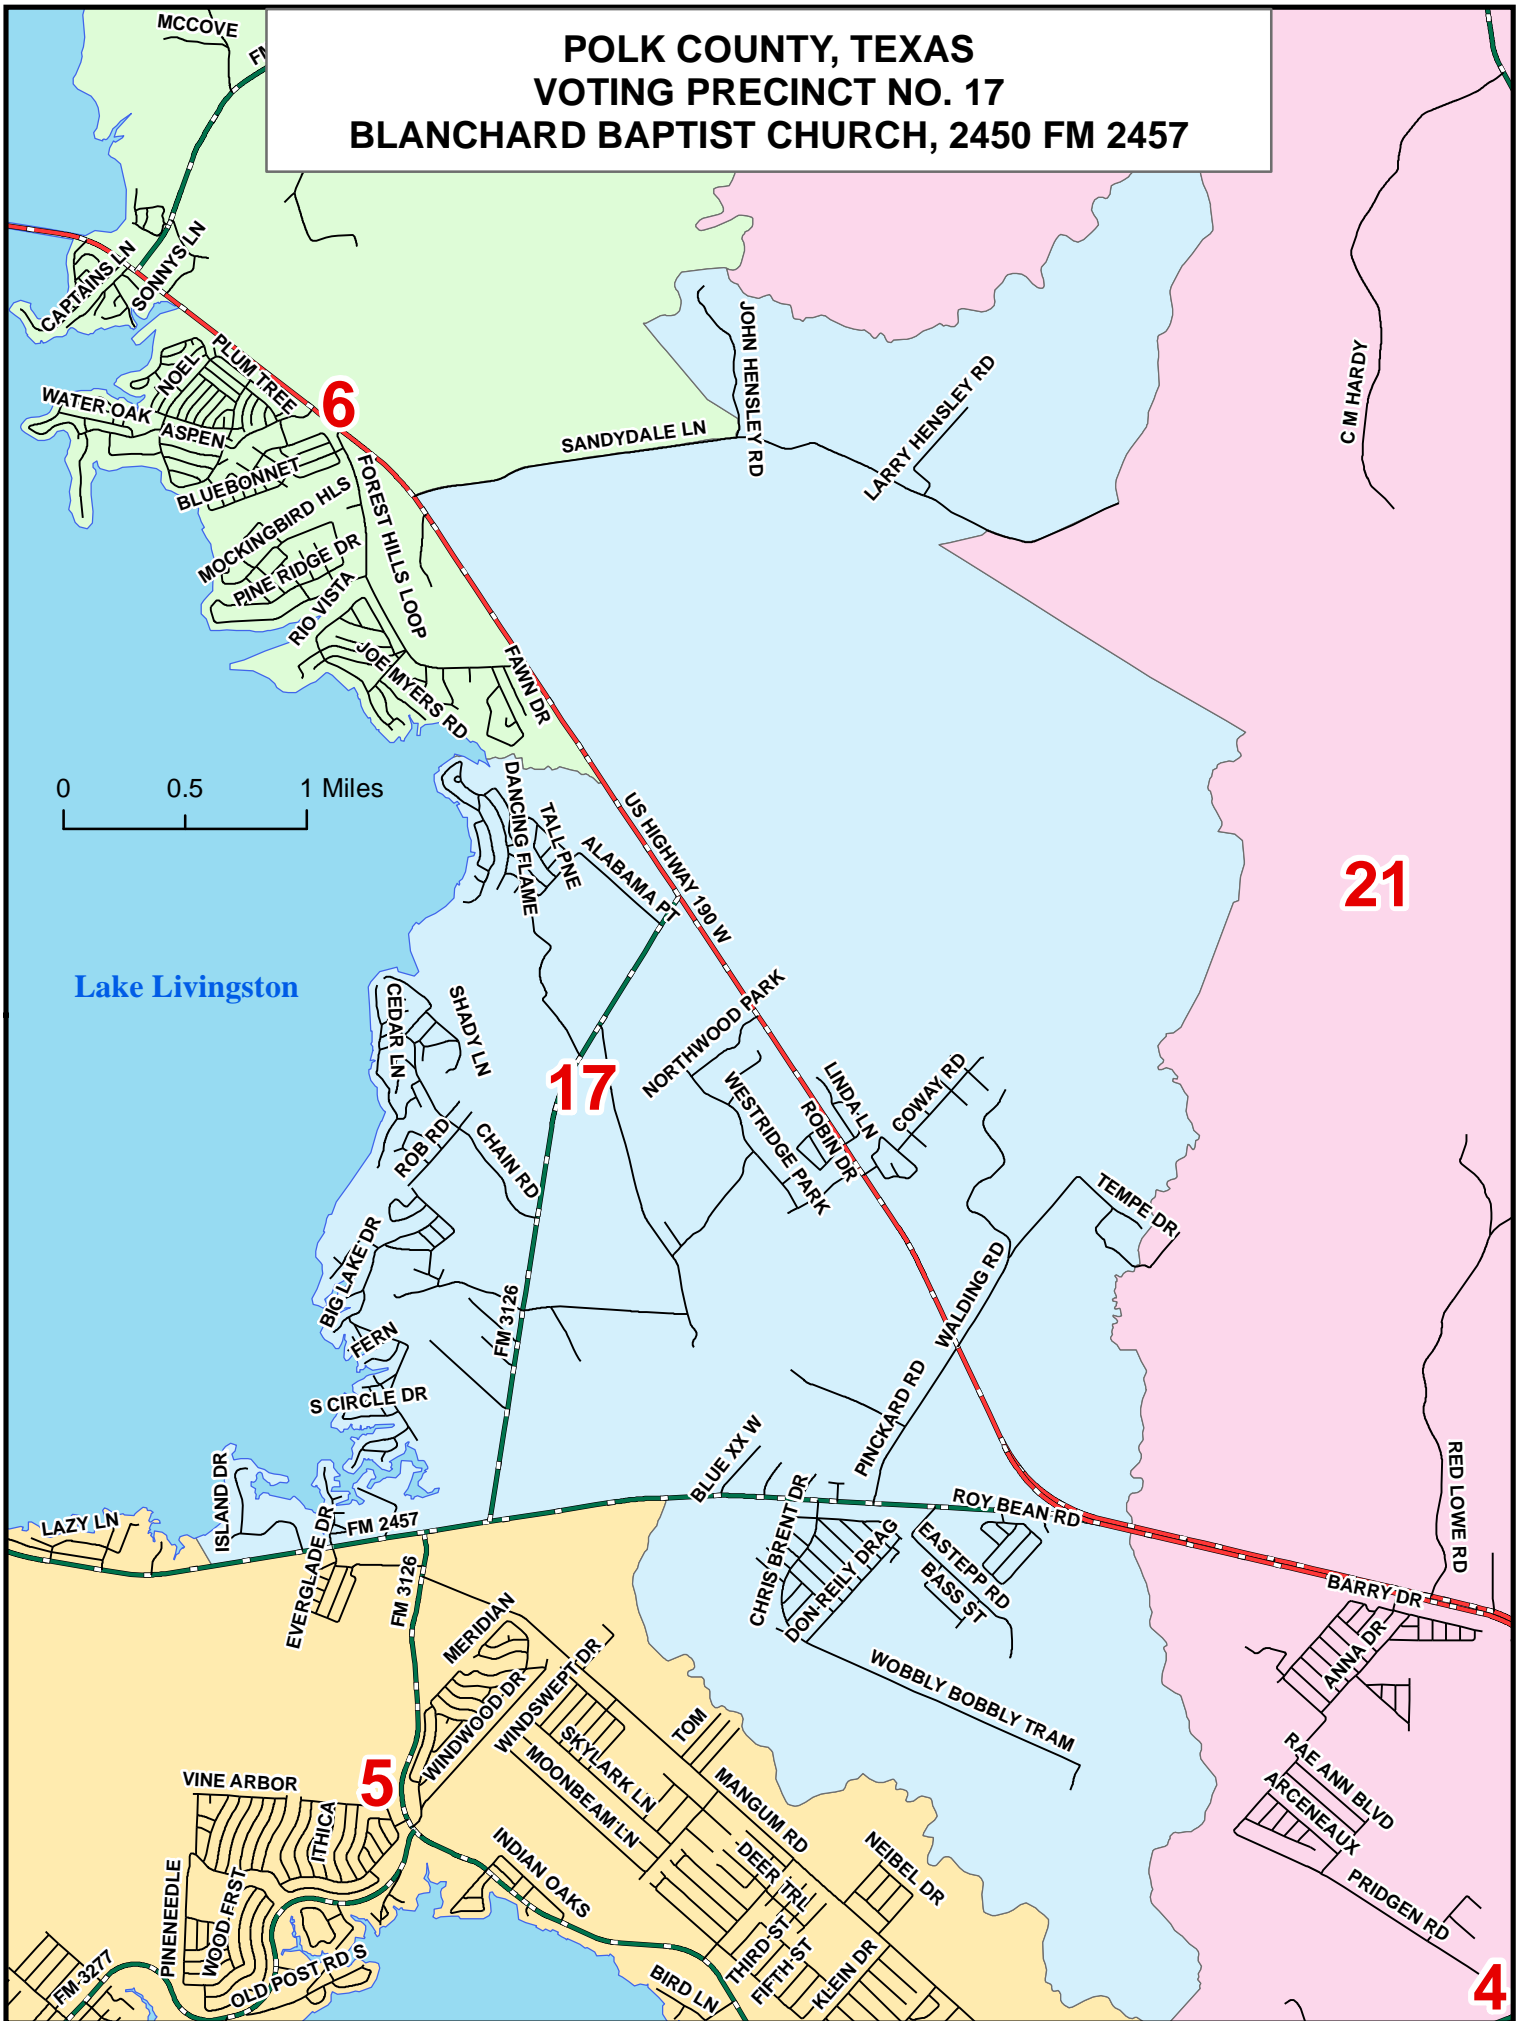

POLK COUNTY, TEXAS
VOTING PRECINCT NO. 17
BLANCHARD BAPTIST CHURCH, 2450 FM 2457

0 0.5 1 Miles

Lake Livingston

21

17

5

4