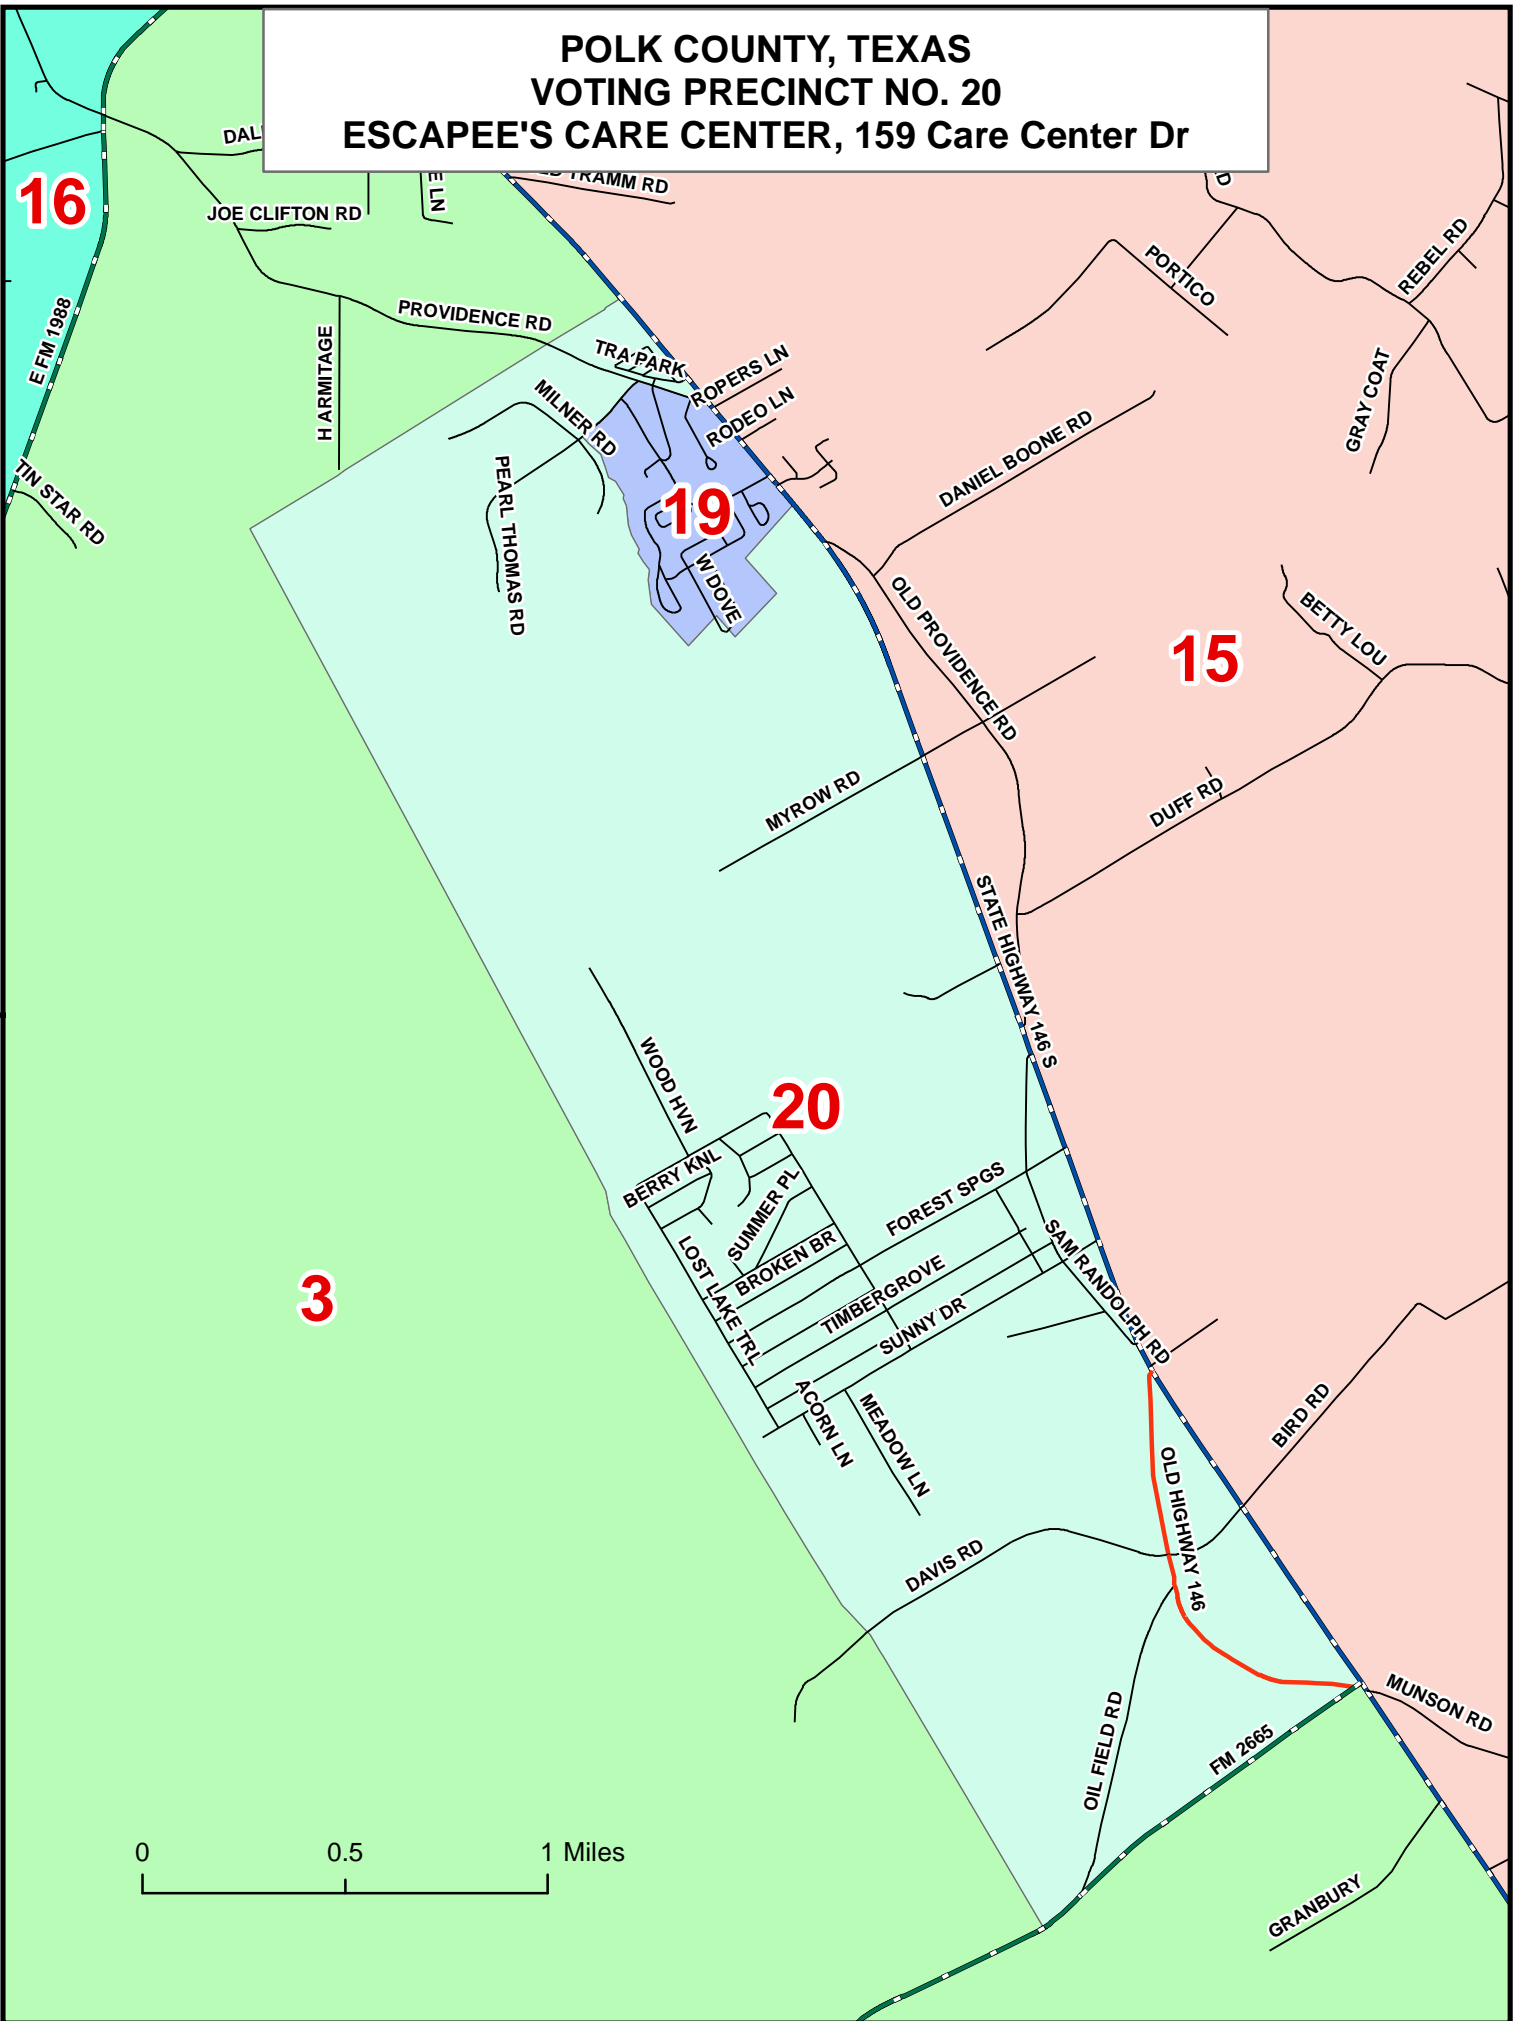

POLK COUNTY, TEXAS
VOTING PRECINCT NO. 20
ESCAPEE'S CARE CENTER, 159 Care Center Dr