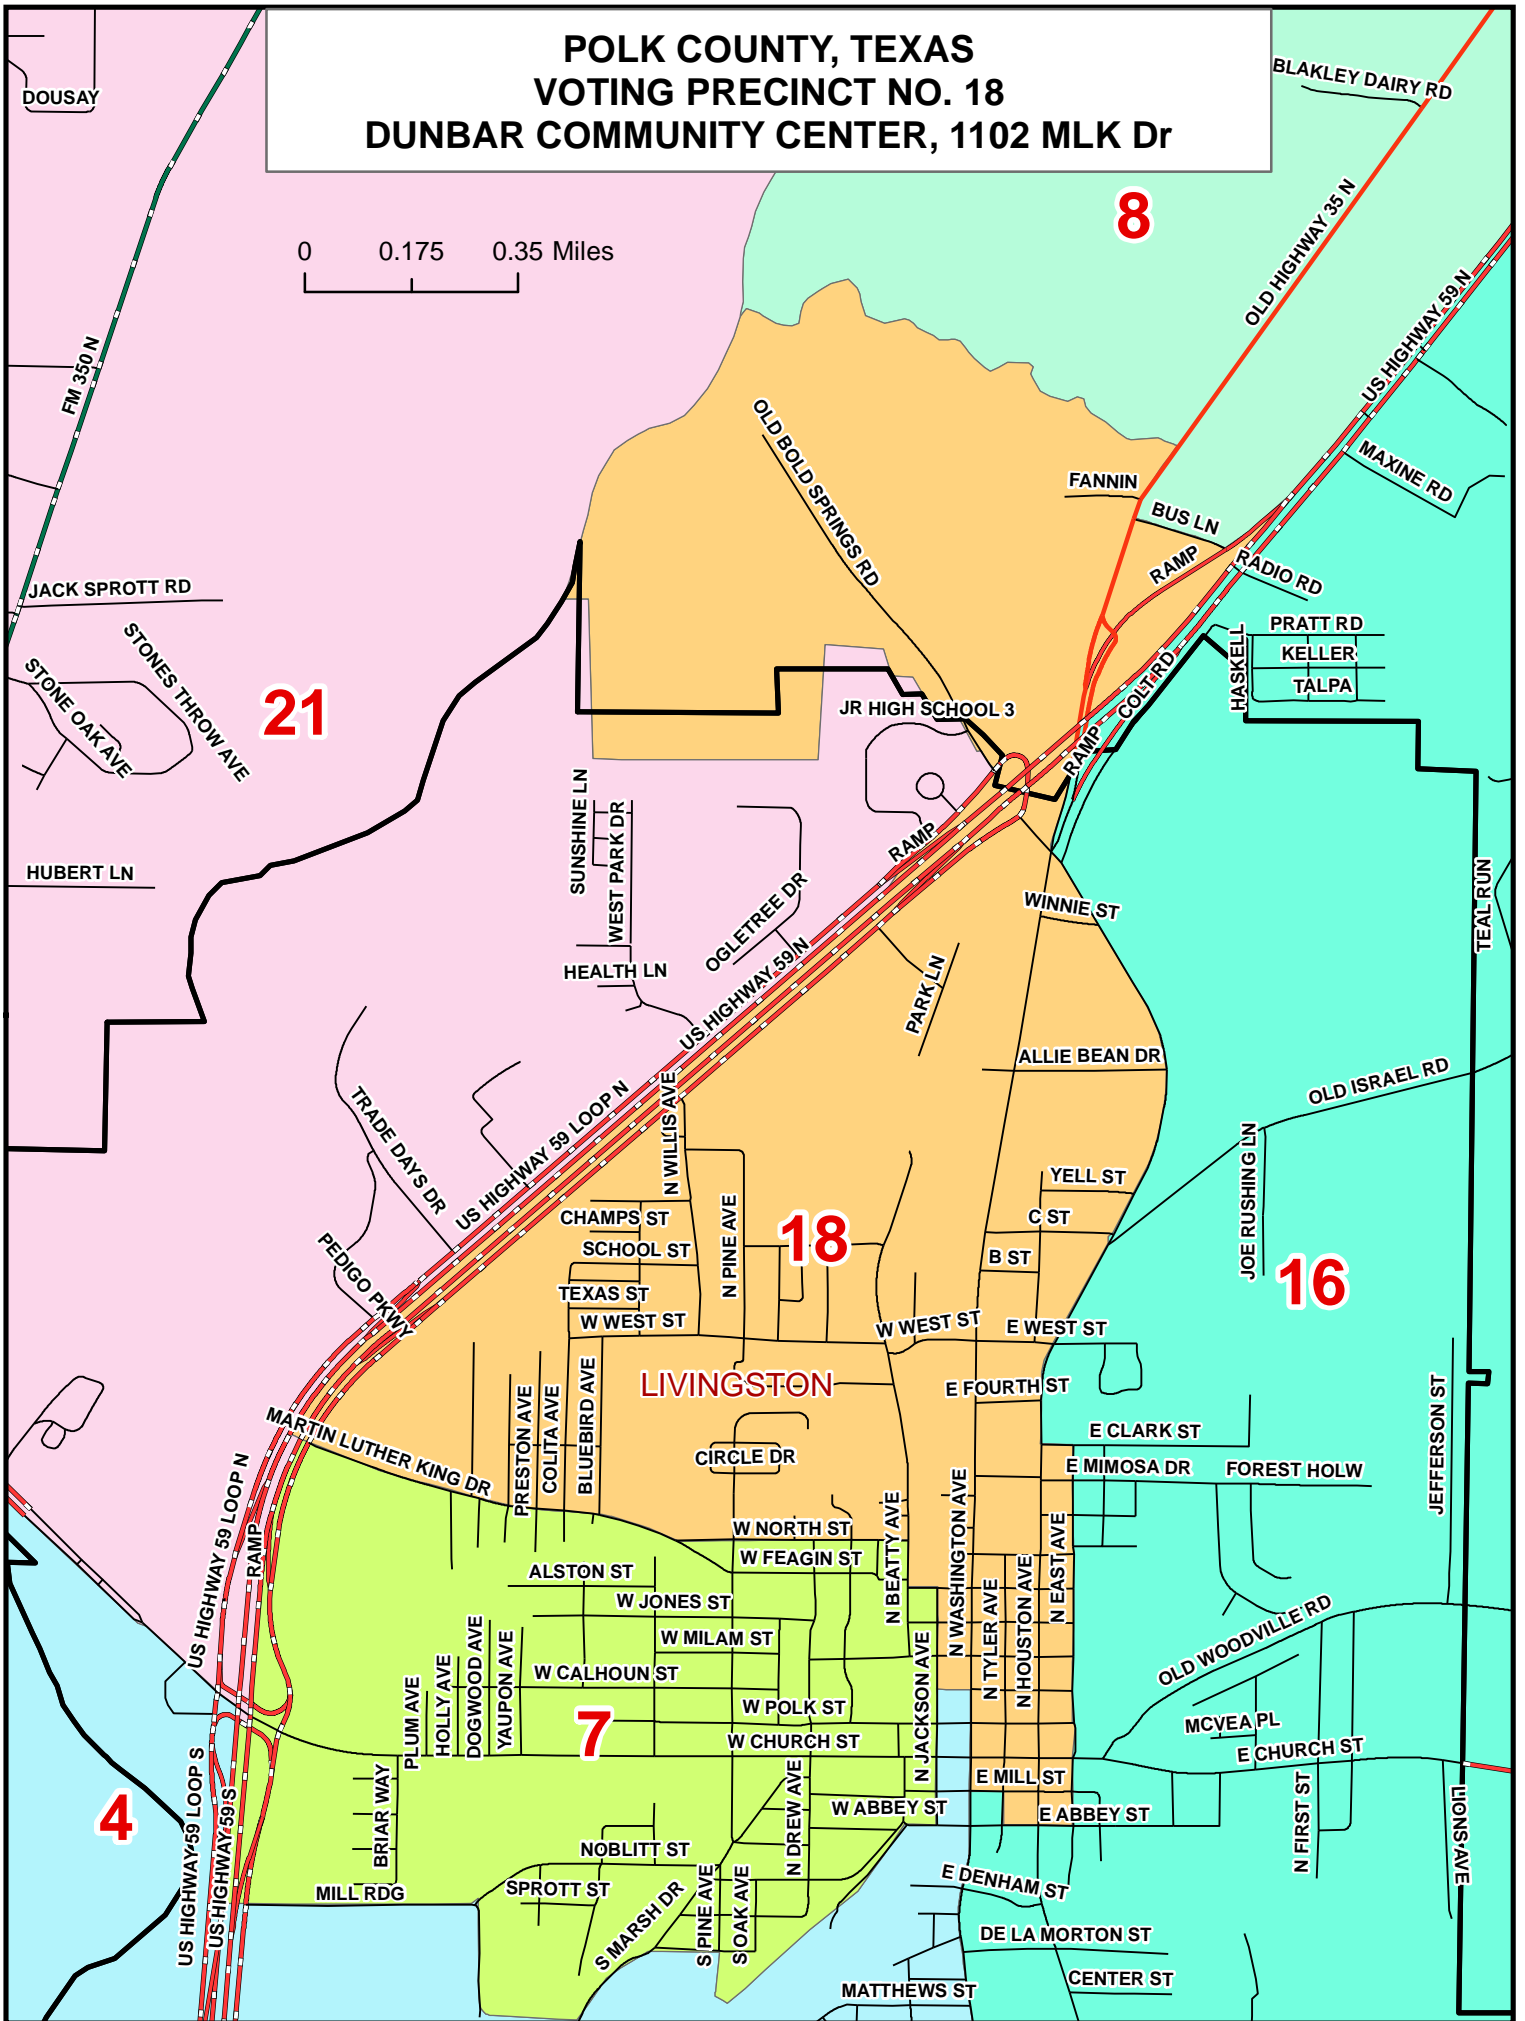

0 1 2 Miles

**POLK COUNTY, TEXAS
VOTING PRECINCT NO. 13
BIG SANDY ISD, 9199 FM 1276**

0 1 2 Miles

**POLK COUNTY, TEXAS
VOTING PRECINCT NO. 14
SODA BAPTIST CHURCH, 8135 US HWY 190 E**

POLK COUNTY, TEXAS
VOTING PRECINCT NO. 15
SCHWAB CITY BAPTIST CHURCH, 10998 St Hwy 146 S **12**

21

17

5

4

POLK COUNTY, TEXAS
VOTING PRECINCT NO. 18
DUNBAR COMMUNITY CENTER, 1102 MLK Dr

0 0.175 0.35 Miles

**POLK COUNTY, TEXAS
VOTING PRECINCT NO. 19
ESCAPEE'S ACTIVITY CENTER, 114 Blue Jay**

3

21

17

8

5

16

18

7

4