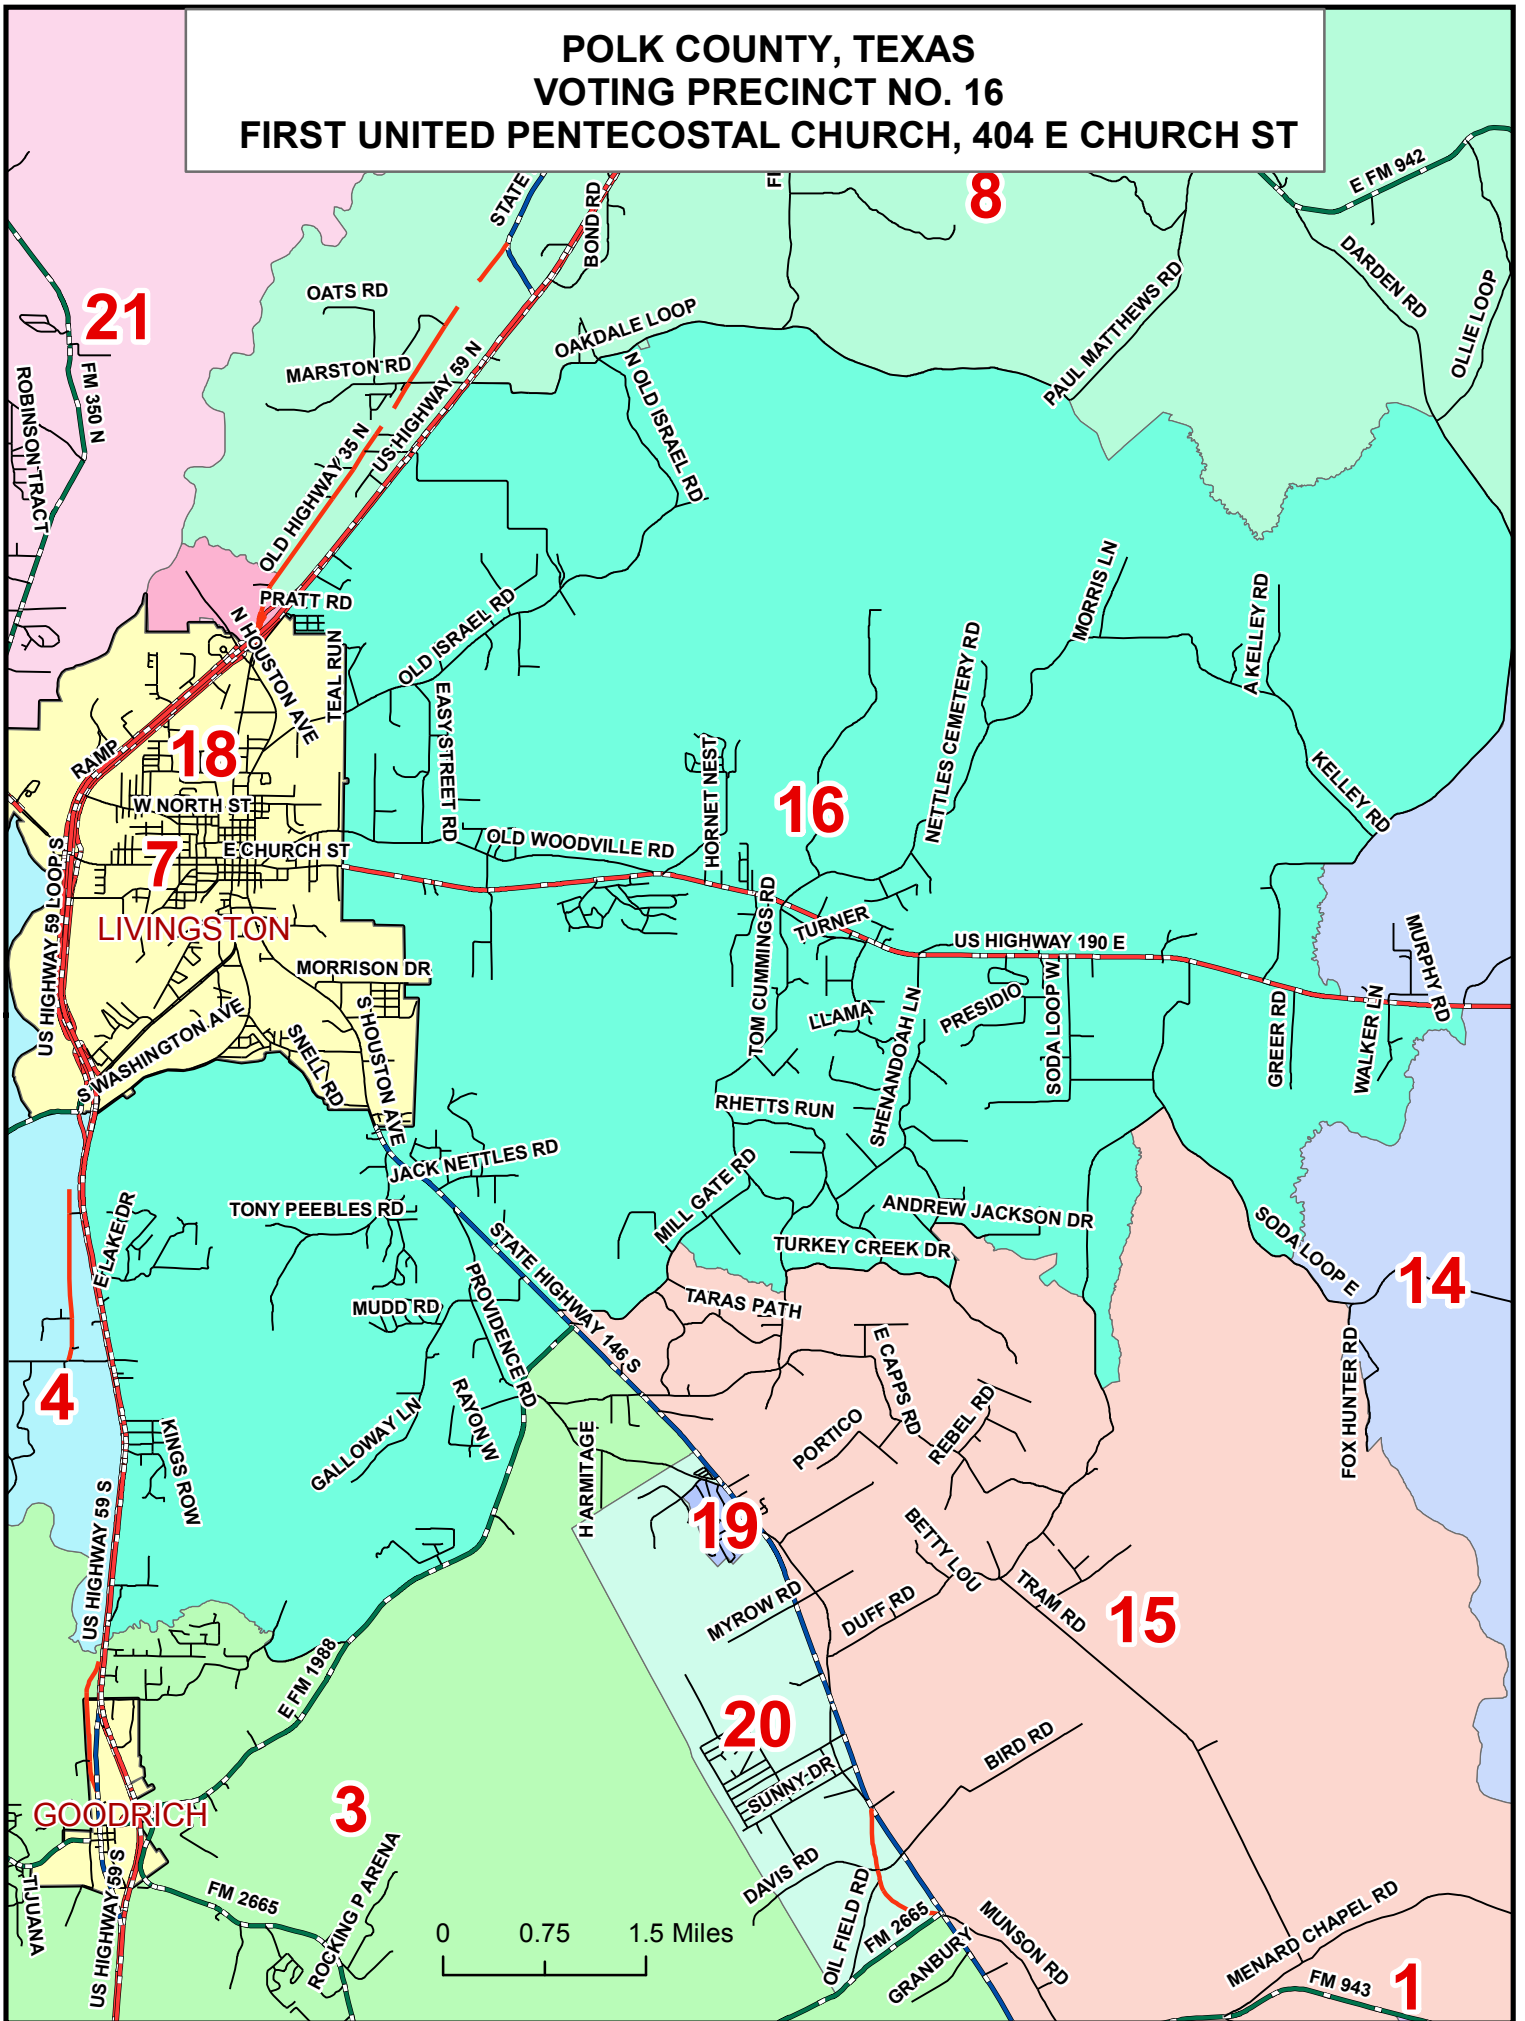

POLK COUNTY, TEXAS
VOTING PRECINCT NO. 16
FIRST UNITED PENTECOSTAL CHURCH, 404 E CHURCH ST