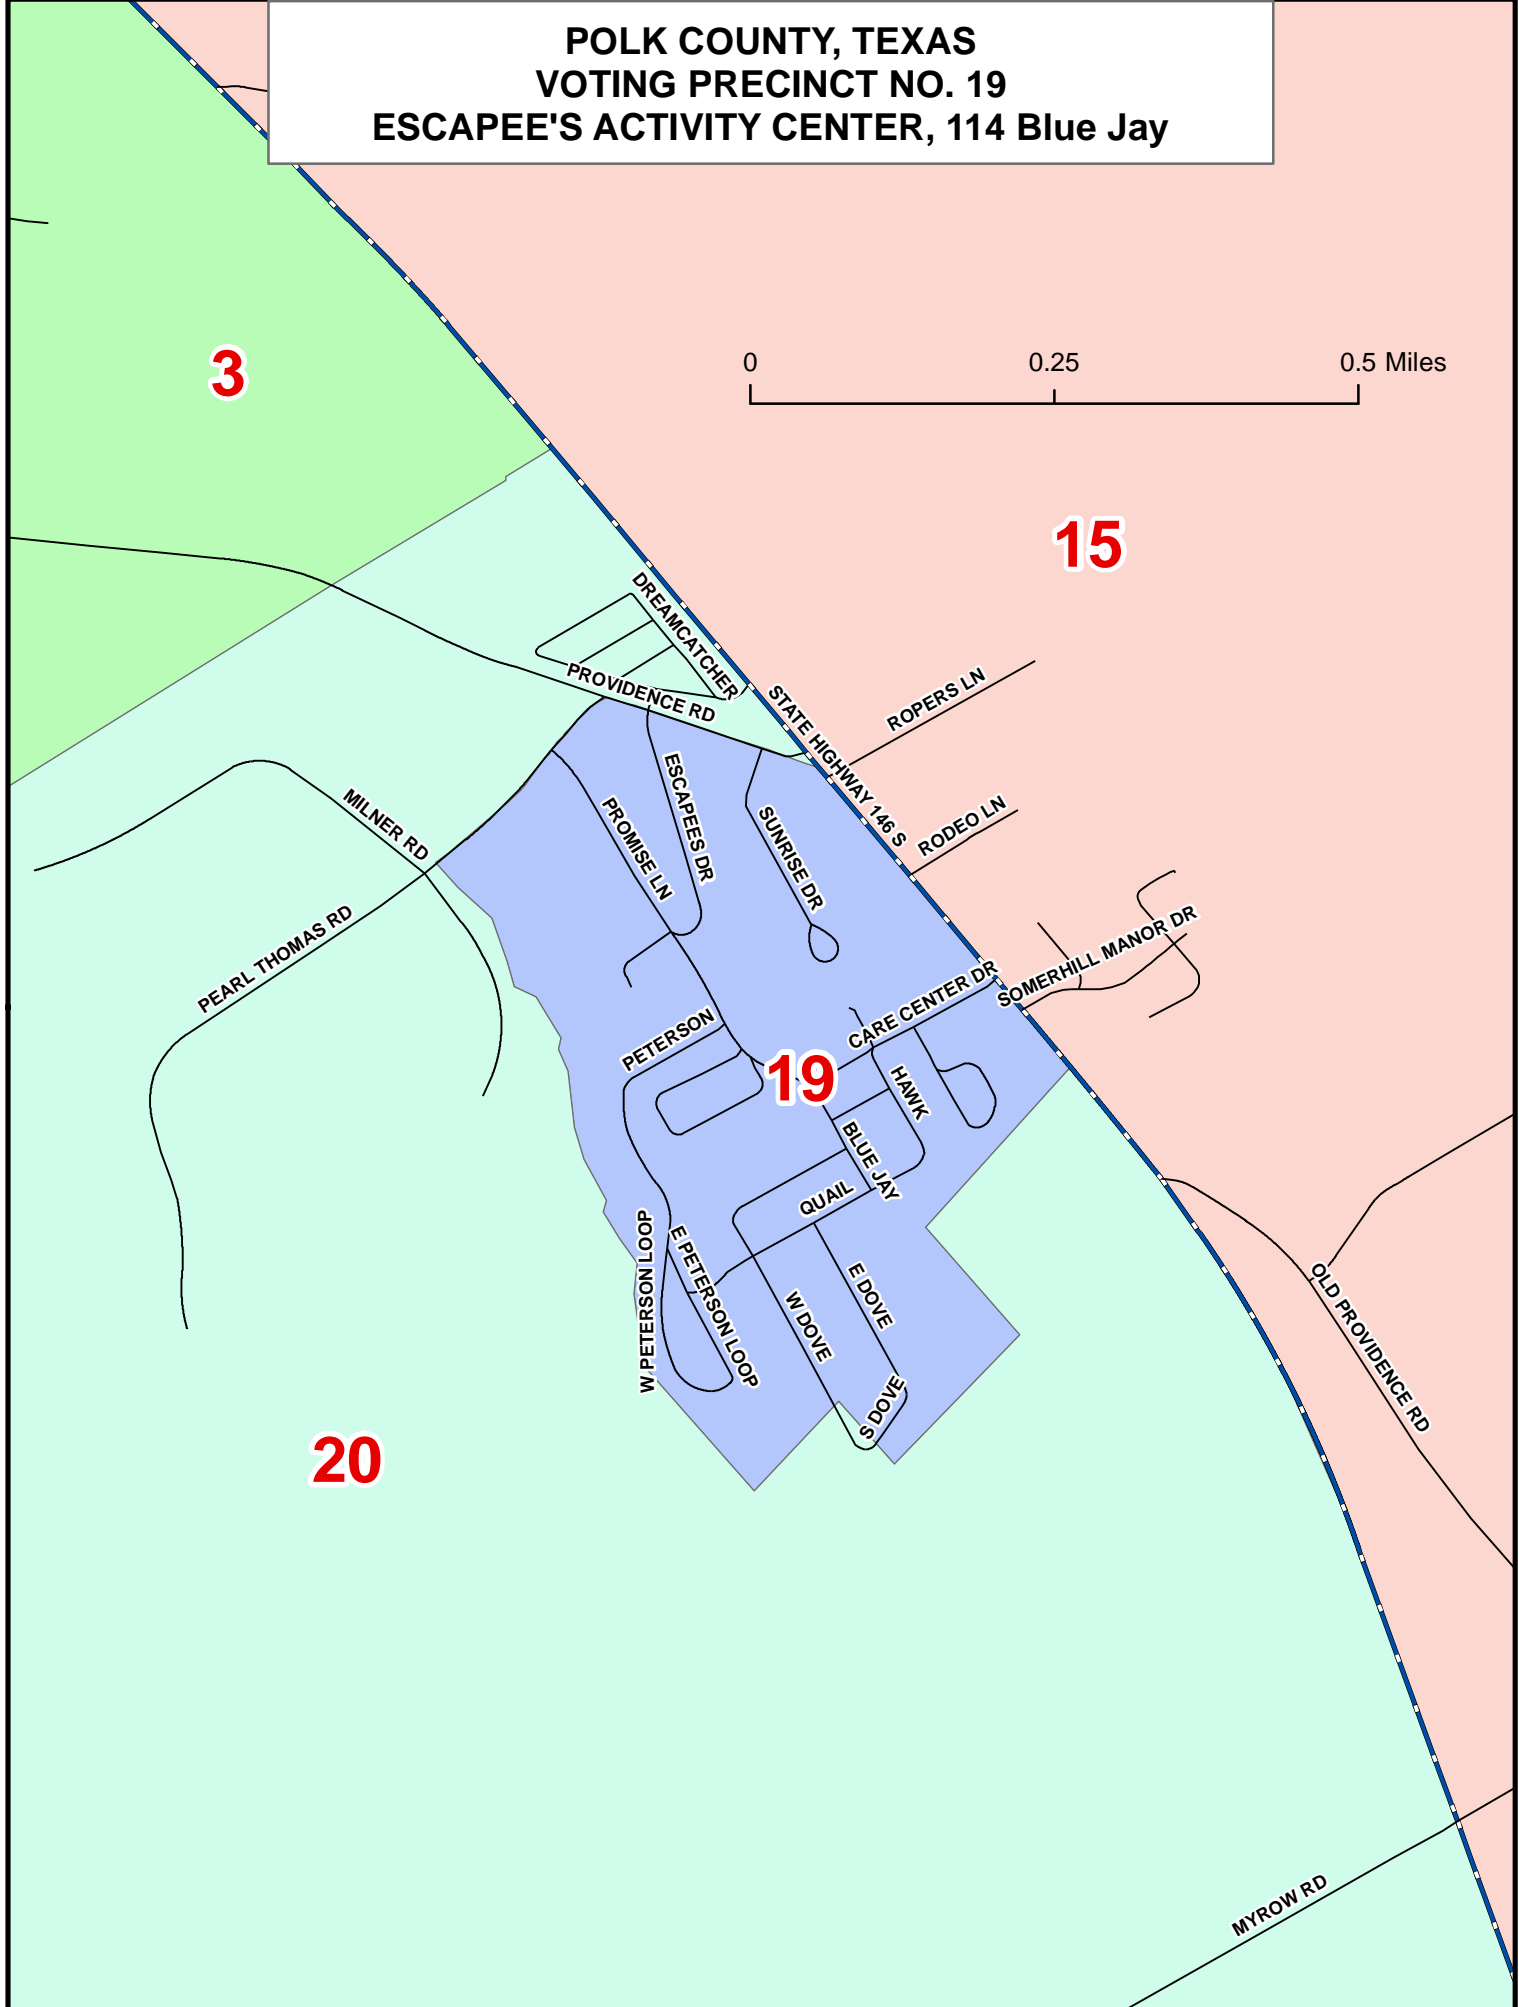

**POLK COUNTY, TEXAS
VOTING PRECINCT NO. 19
ESCAPEE'S ACTIVITY CENTER, 114 Blue Jay**

3

15

19

20