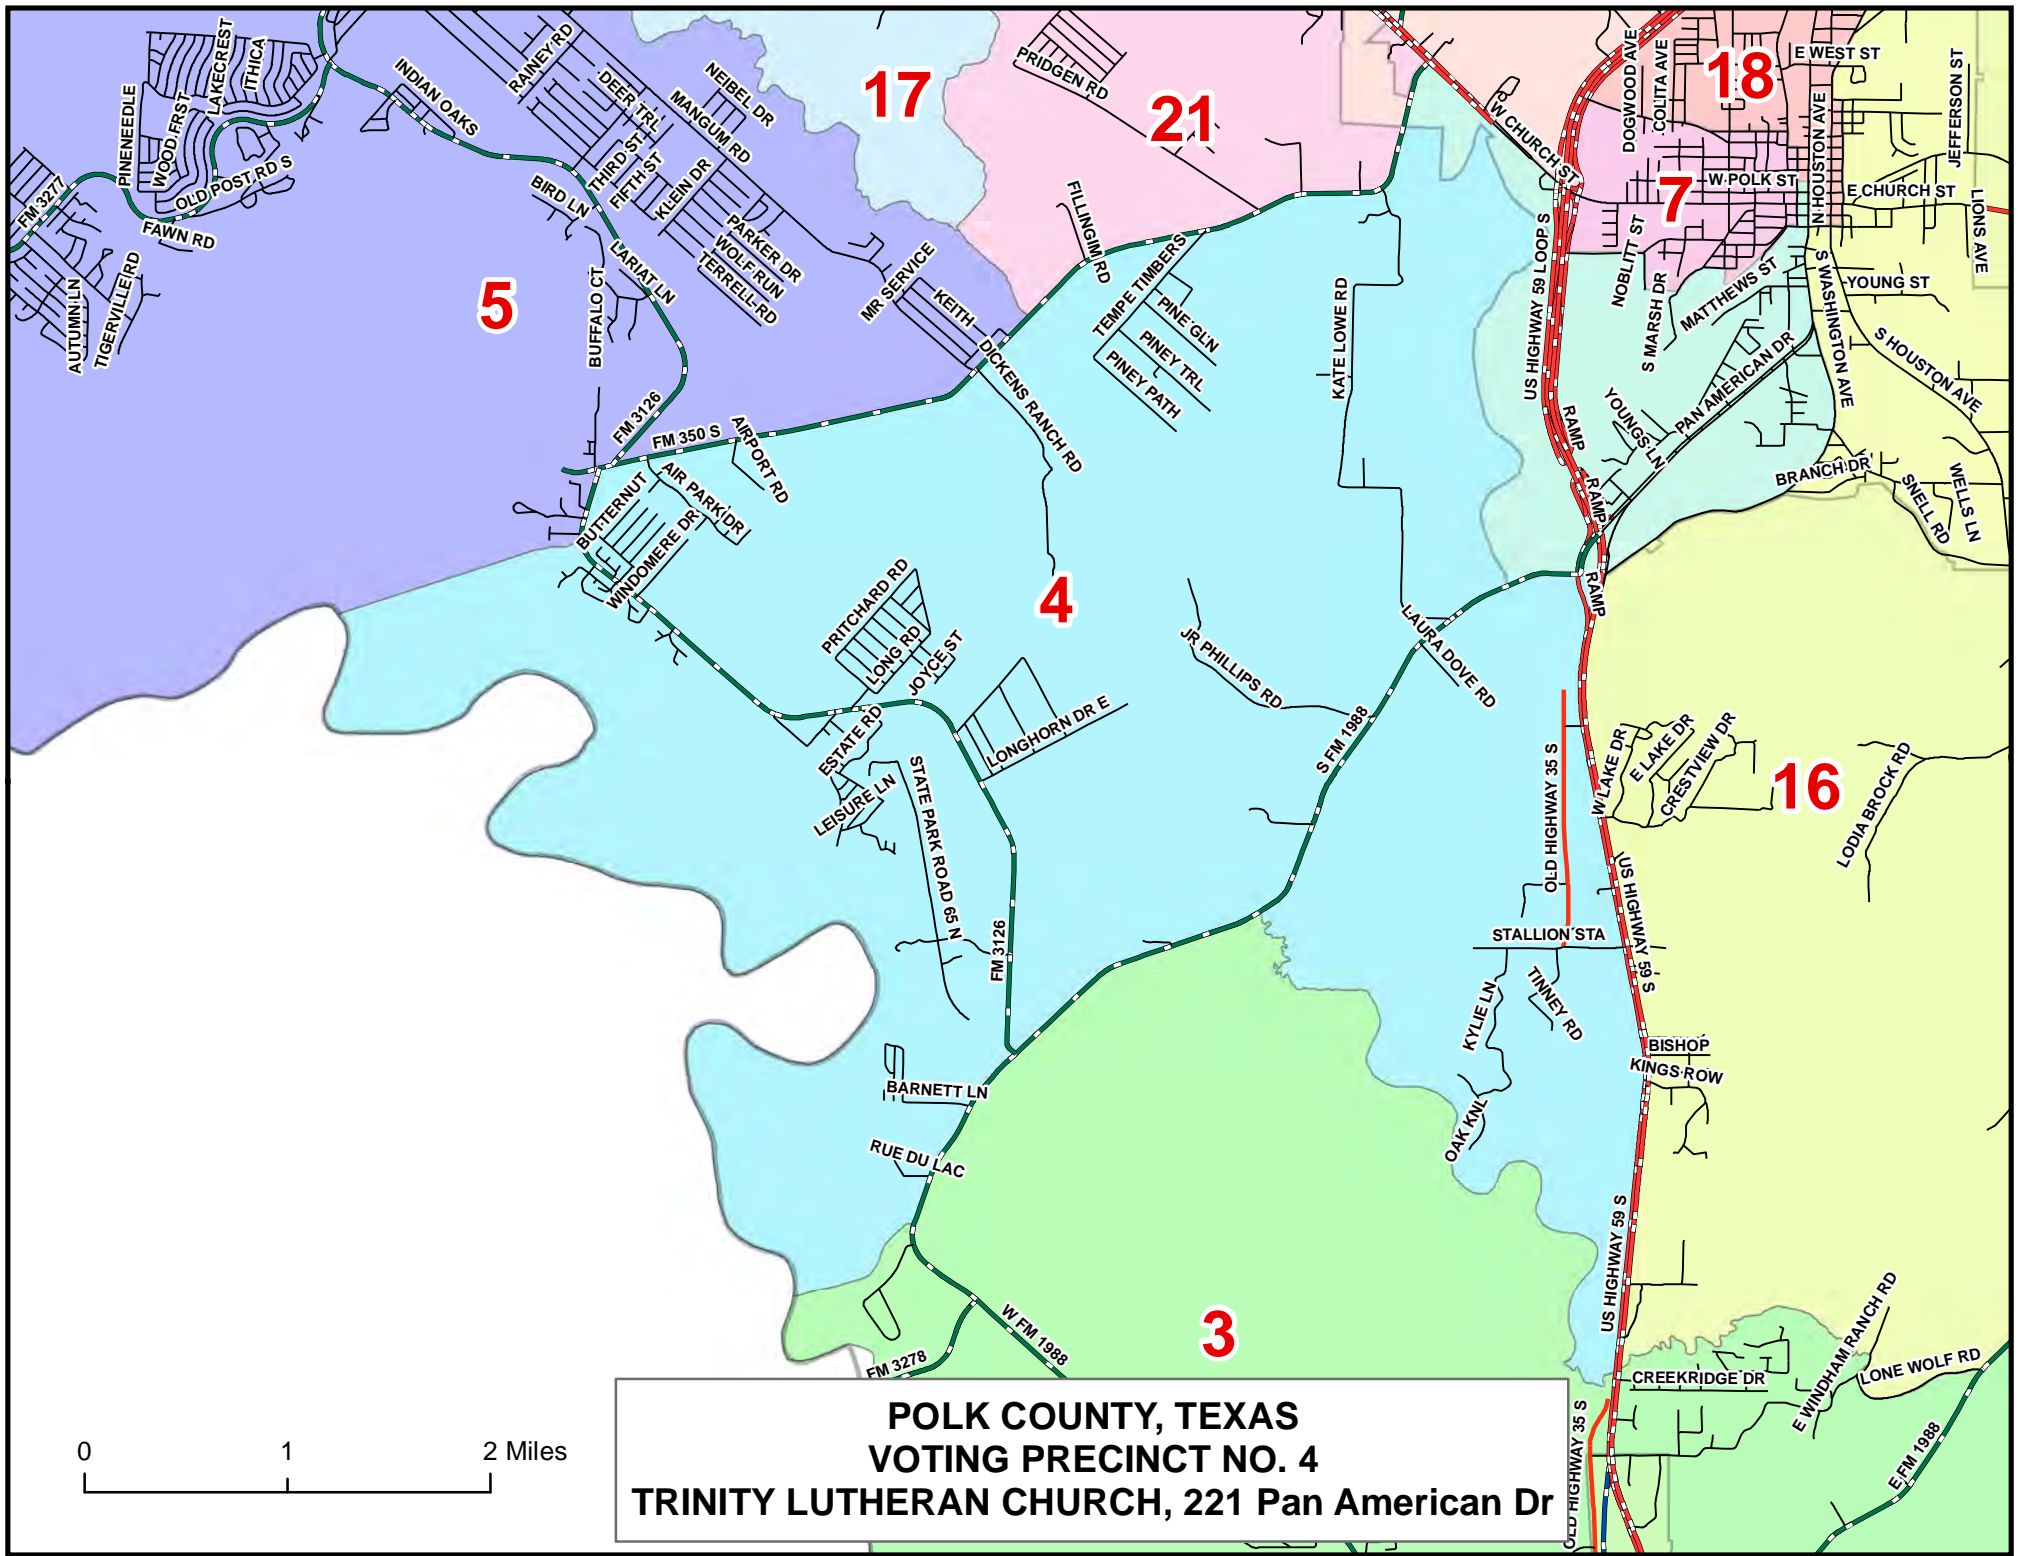

POLK COUNTY, TEXAS
VOTING PRECINCT NO. 1
SEGNO VFD, 157 Magnolia Hills Rd

POLK COUNTY, TEXAS
VOTING PRECINCT NO. 2
SO. POLK CO. VFD, 3036 FM 2610

POLK COUNTY, TEXAS
VOTING PRECINCT NO. 3
GOODRICH ISD ADMIN, 223 Katie Simpson Ave

10

**POLK COUNTY, TEXAS
 VOTING PRECINCT NO. 6
 ONALASKA SUB-COURTHOUSE, 14111 US Hwy 190 W**

0 1.5 3 Miles

6

9

21

17

8

Lake Livingston

**POLK COUNTY, TEXAS
VOTING PRECINCT NO. 8
LEGGETT SCHOOL LIBRARY, 254 E FM 942**

0 1.25 2.5 Miles

**POLK COUNTY, TEXAS
VOTING PRECINCT NO. 9
MOSCOW BAPTIST CHURCH, 13990 Old Hwy 35 N**

0 1.25 2.5 Miles