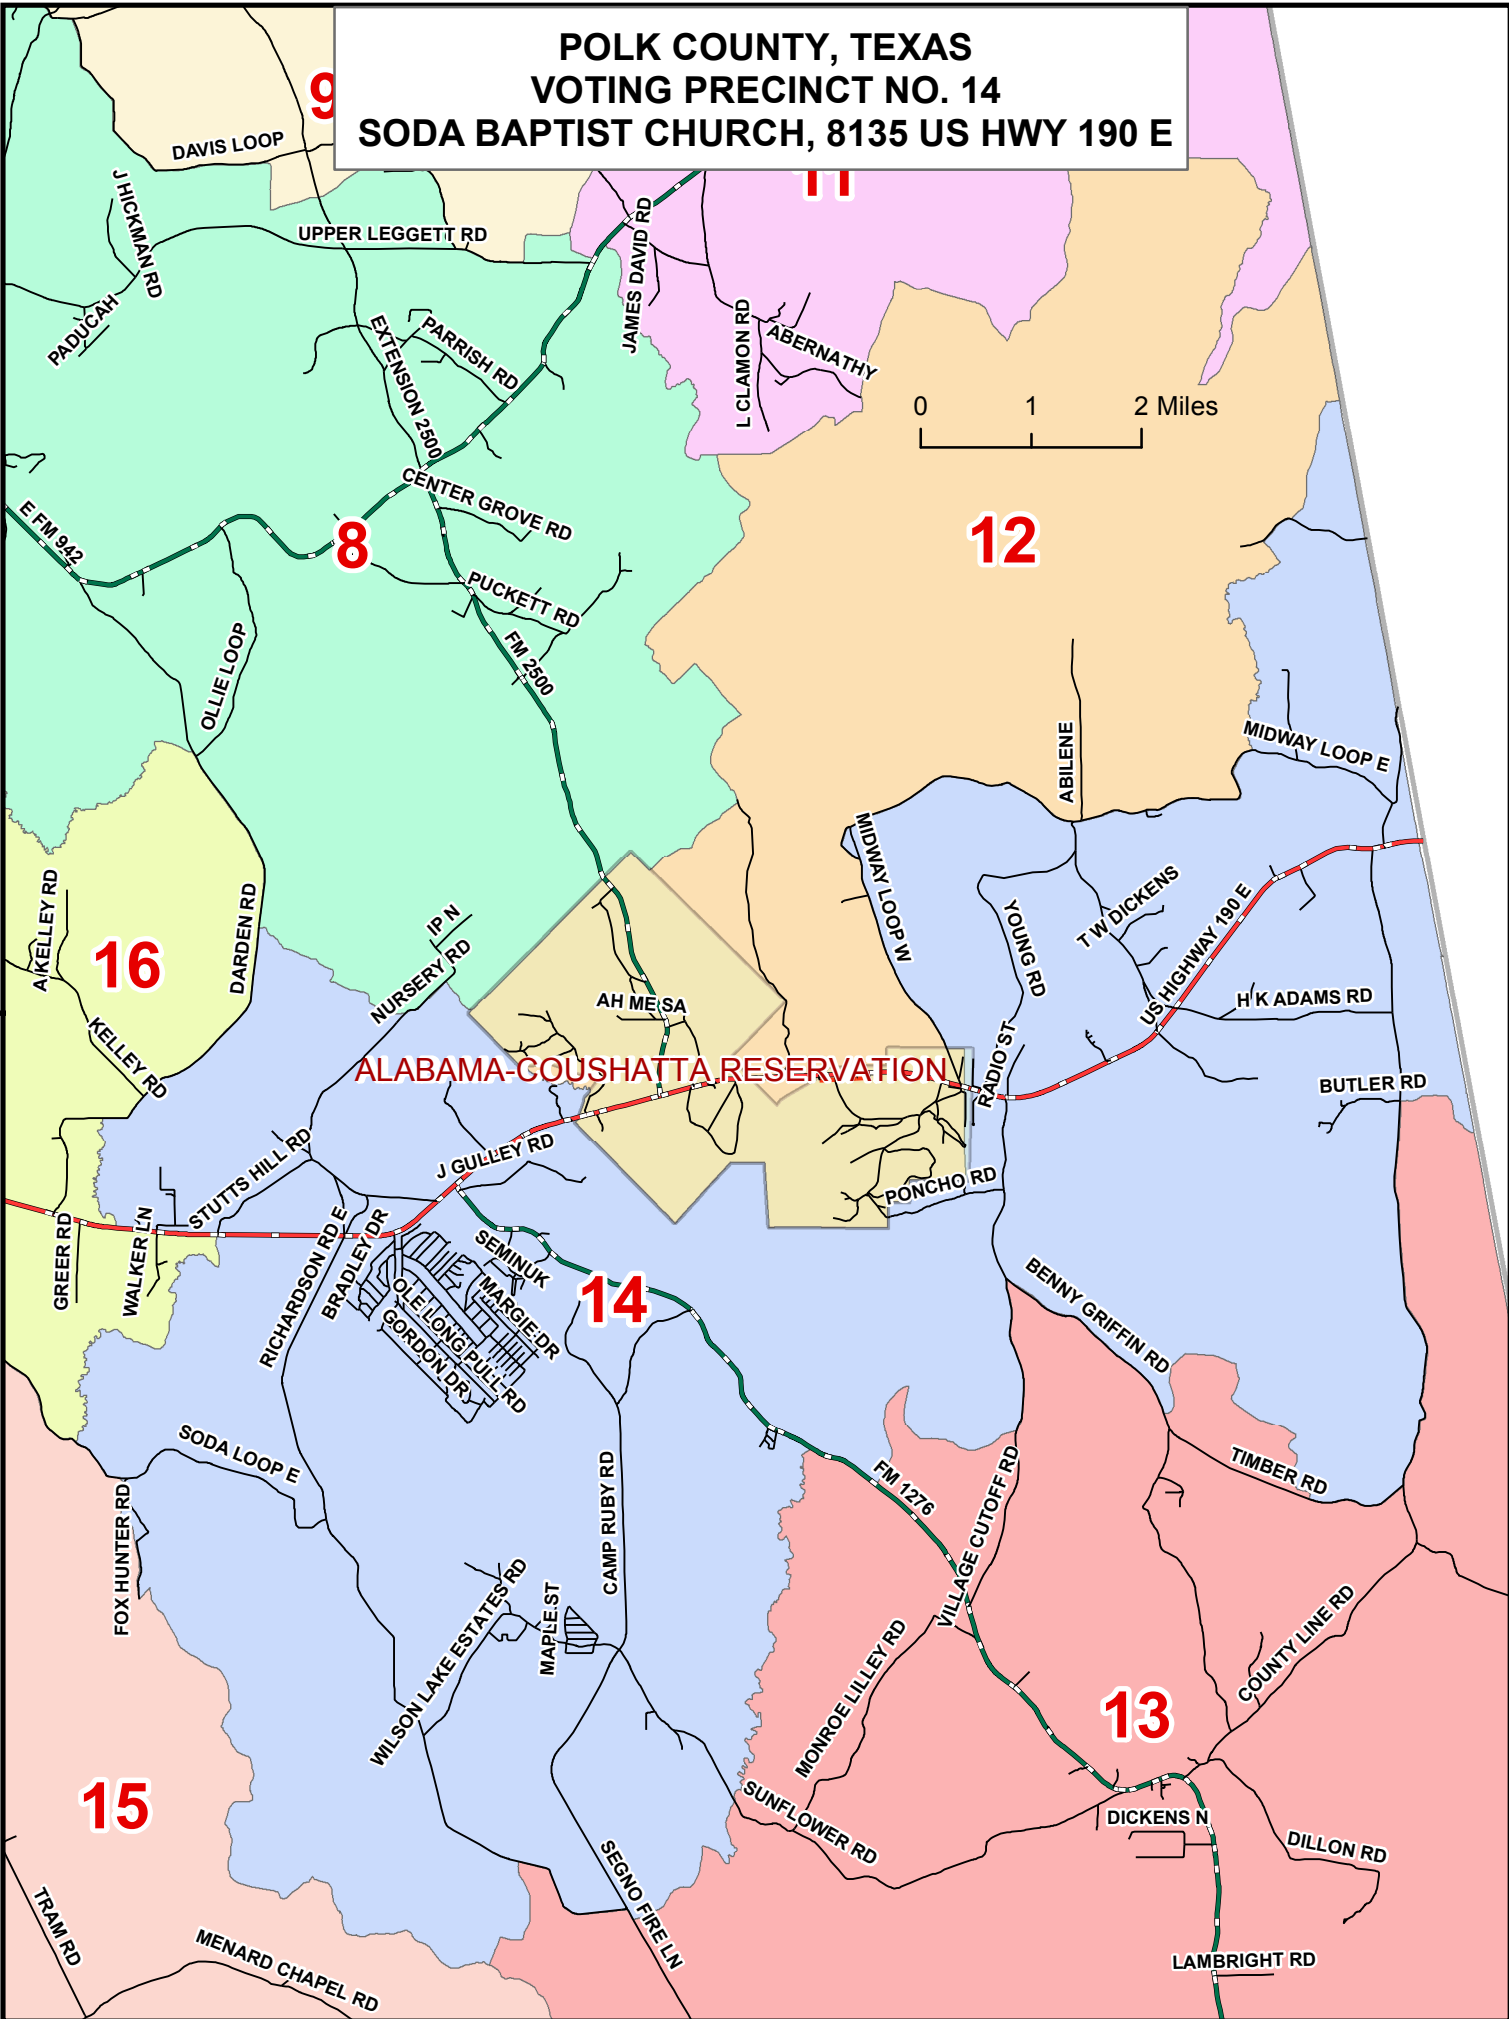

0 1 2 Miles

**POLK COUNTY, TEXAS
VOTING PRECINCT NO. 13
BIG SANDY ISD, 9199 FM 1276**

0 1 2 Miles

**POLK COUNTY, TEXAS
VOTING PRECINCT NO. 14
SODA BAPTIST CHURCH, 8135 US HWY 190 E**

POLK COUNTY, TEXAS
VOTING PRECINCT NO. 15
SCHWAB CITY BAPTIST CHURCH, 10998 St Hwy 146 S **12**