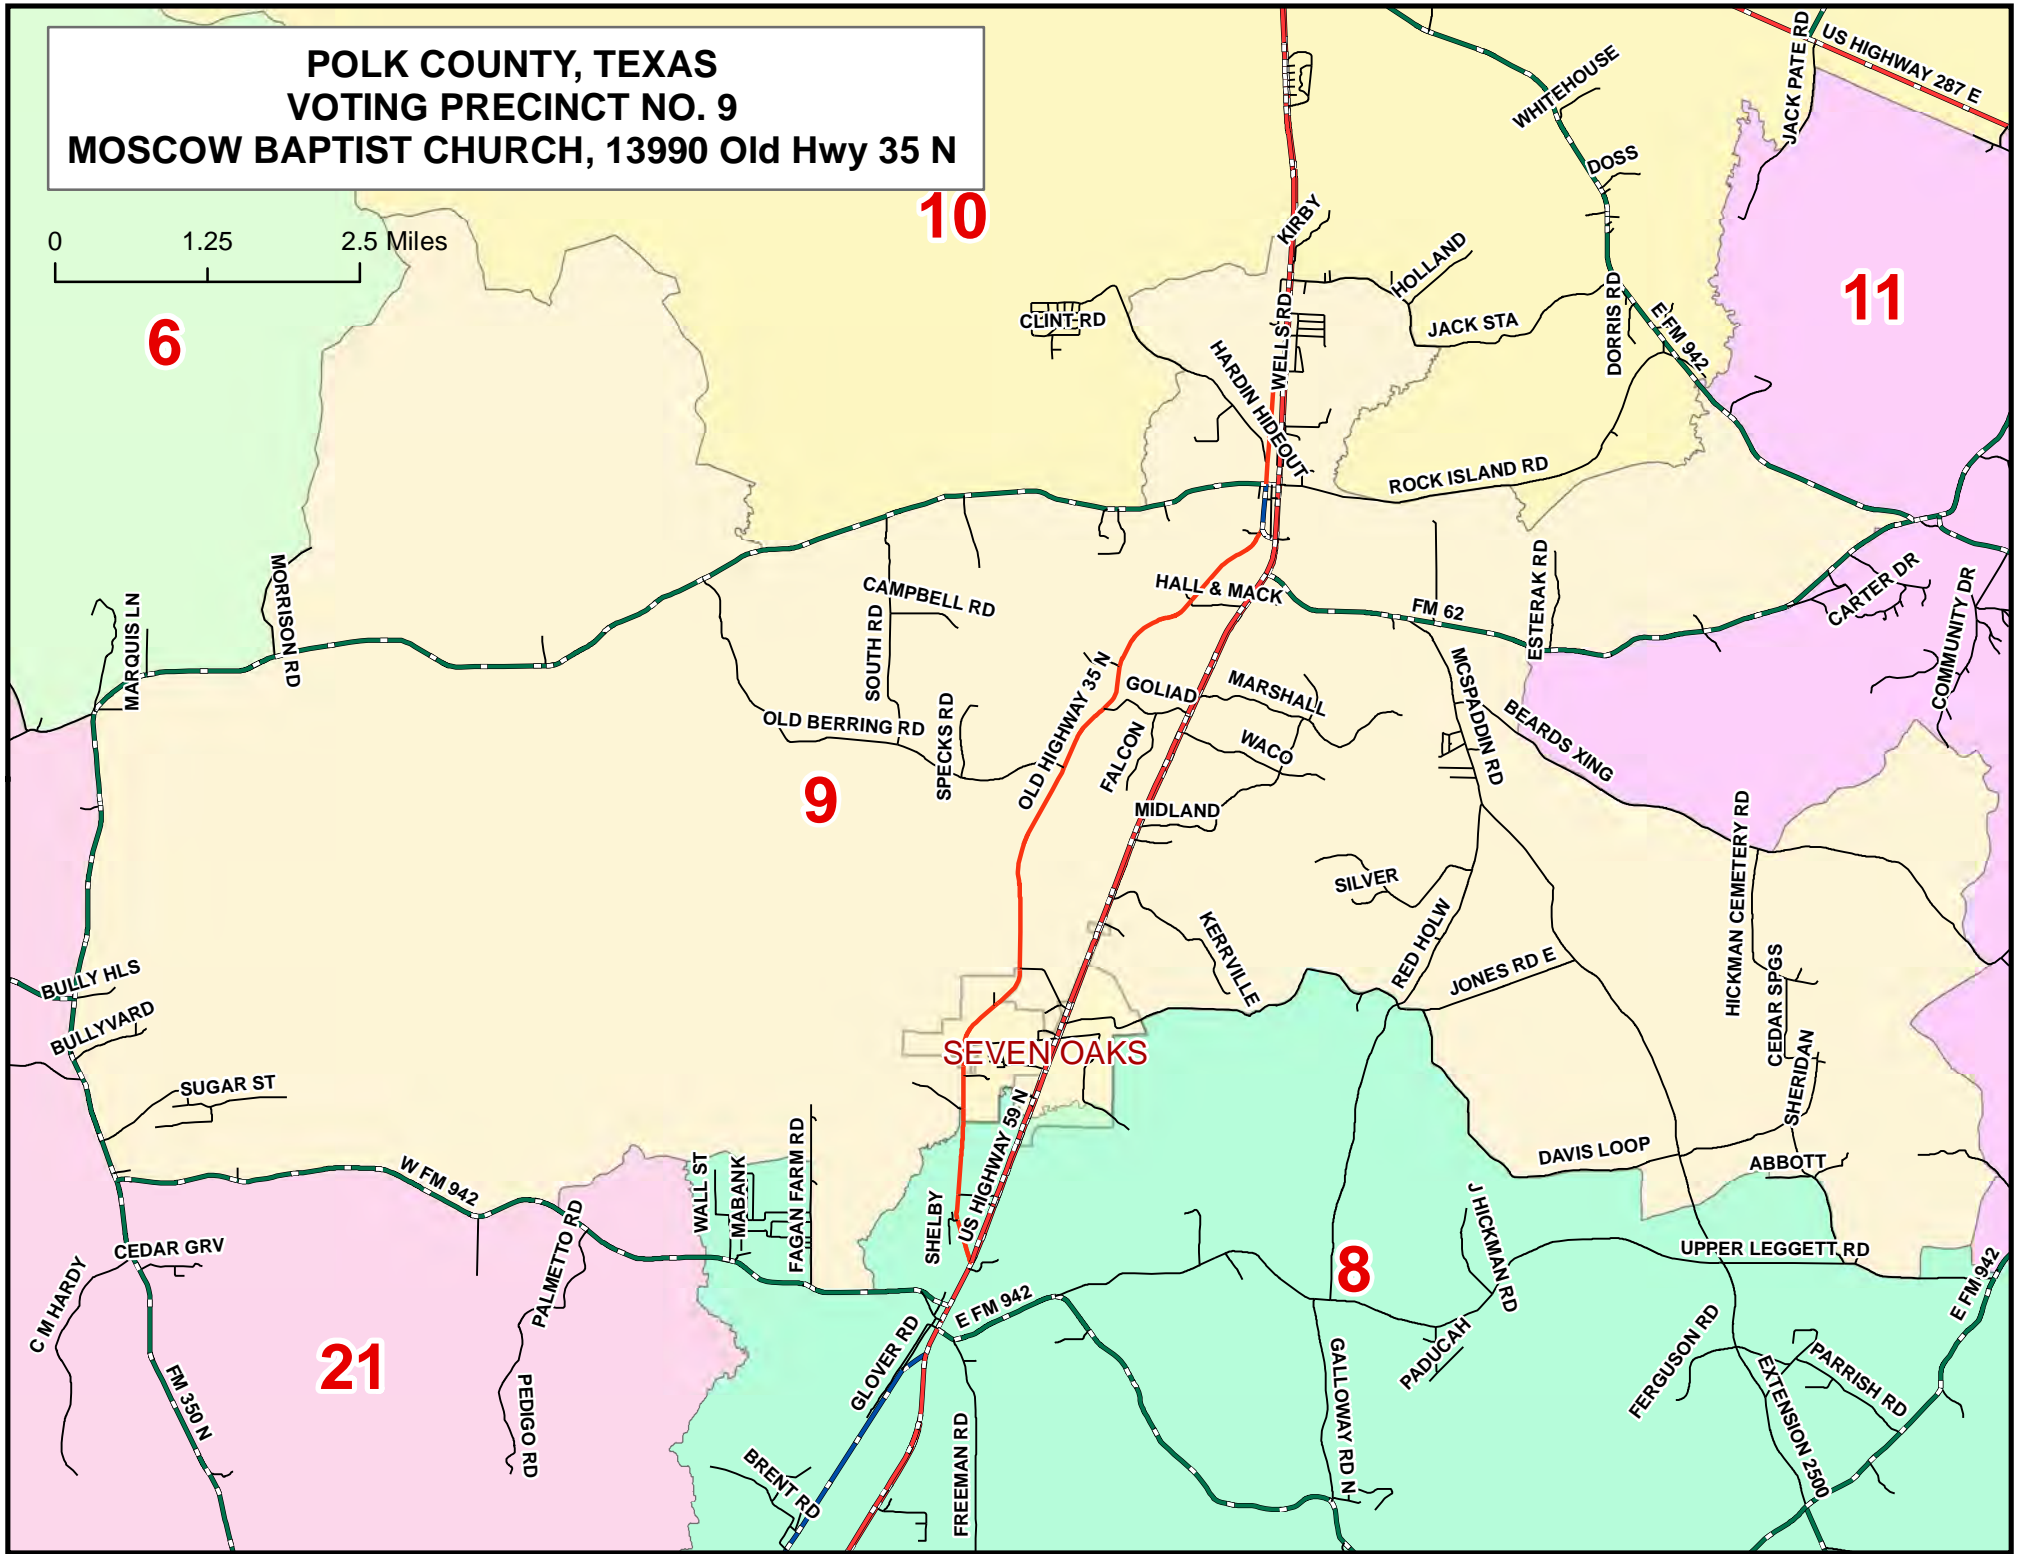

Lake Livingston

**POLK COUNTY, TEXAS
VOTING PRECINCT NO. 8
LEGGETT SCHOOL LIBRARY, 254 E FM 942**

0 1.25 2.5 Miles

**POLK COUNTY, TEXAS
VOTING PRECINCT NO. 9
MOSCOW BAPTIST CHURCH, 13990 Old Hwy 35 N**

0 1.25 2.5 Miles