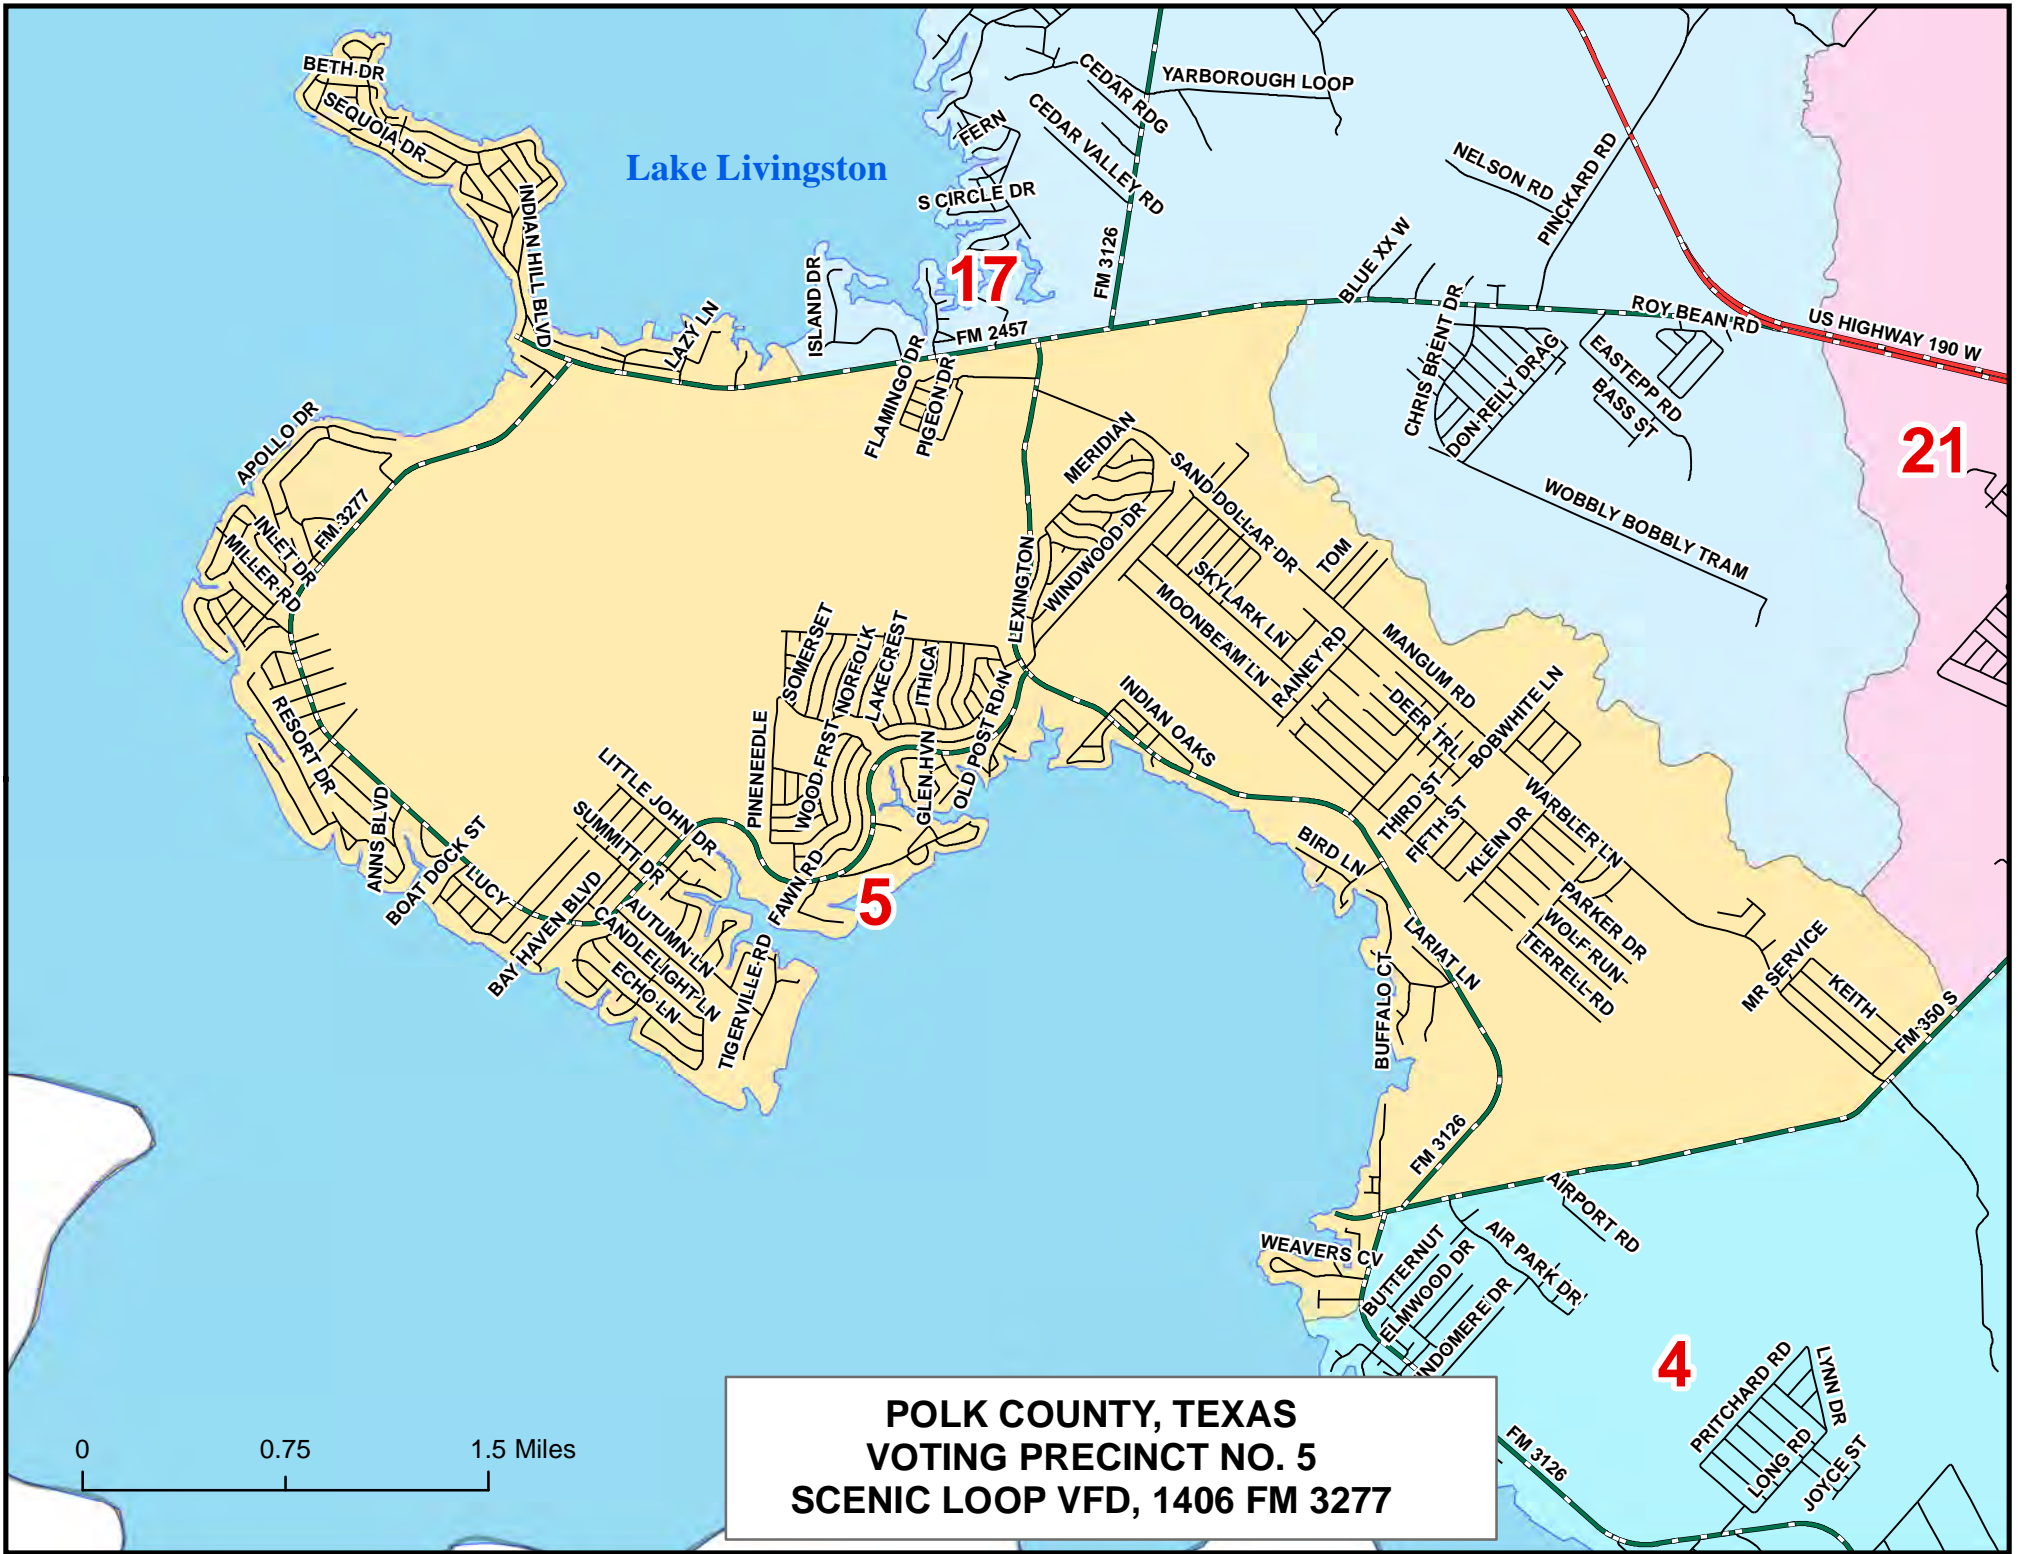

POLK COUNTY, TEXAS
VOTING PRECINCT NO. 1
SEGNO VFD, 157 Magnolia Hills Rd

POLK COUNTY, TEXAS
VOTING PRECINCT NO. 2
SO. POLK CO. VFD, 3036 FM 2610

POLK COUNTY, TEXAS
VOTING PRECINCT NO. 3
GOODRICH ISD ADMIN, 223 Katie Simpson Ave

10

**POLK COUNTY, TEXAS
 VOTING PRECINCT NO. 6
 ONALASKA SUB-COURTHOUSE, 14111 US Hwy 190 W**

0 1.5 3 Miles

6

9

21

17

8

Lake Livingston

**POLK COUNTY, TEXAS
VOTING PRECINCT NO. 8
LEGGETT SCHOOL LIBRARY, 254 E FM 942**

0 1.25 2.5 Miles

**POLK COUNTY, TEXAS
VOTING PRECINCT NO. 9
MOSCOW BAPTIST CHURCH, 13990 Old Hwy 35 N**

0 1.25 2.5 Miles

0 1 2 Miles

**POLK COUNTY, TEXAS
VOTING PRECINCT NO. 13
BIG SANDY ISD, 9199 FM 1276**

0 1 2 Miles

**POLK COUNTY, TEXAS
VOTING PRECINCT NO. 14
SODA BAPTIST CHURCH, 8135 US HWY 190 E**

POLK COUNTY, TEXAS
VOTING PRECINCT NO. 15
SCHWAB CITY BAPTIST CHURCH, 10998 St Hwy 146 S **12**