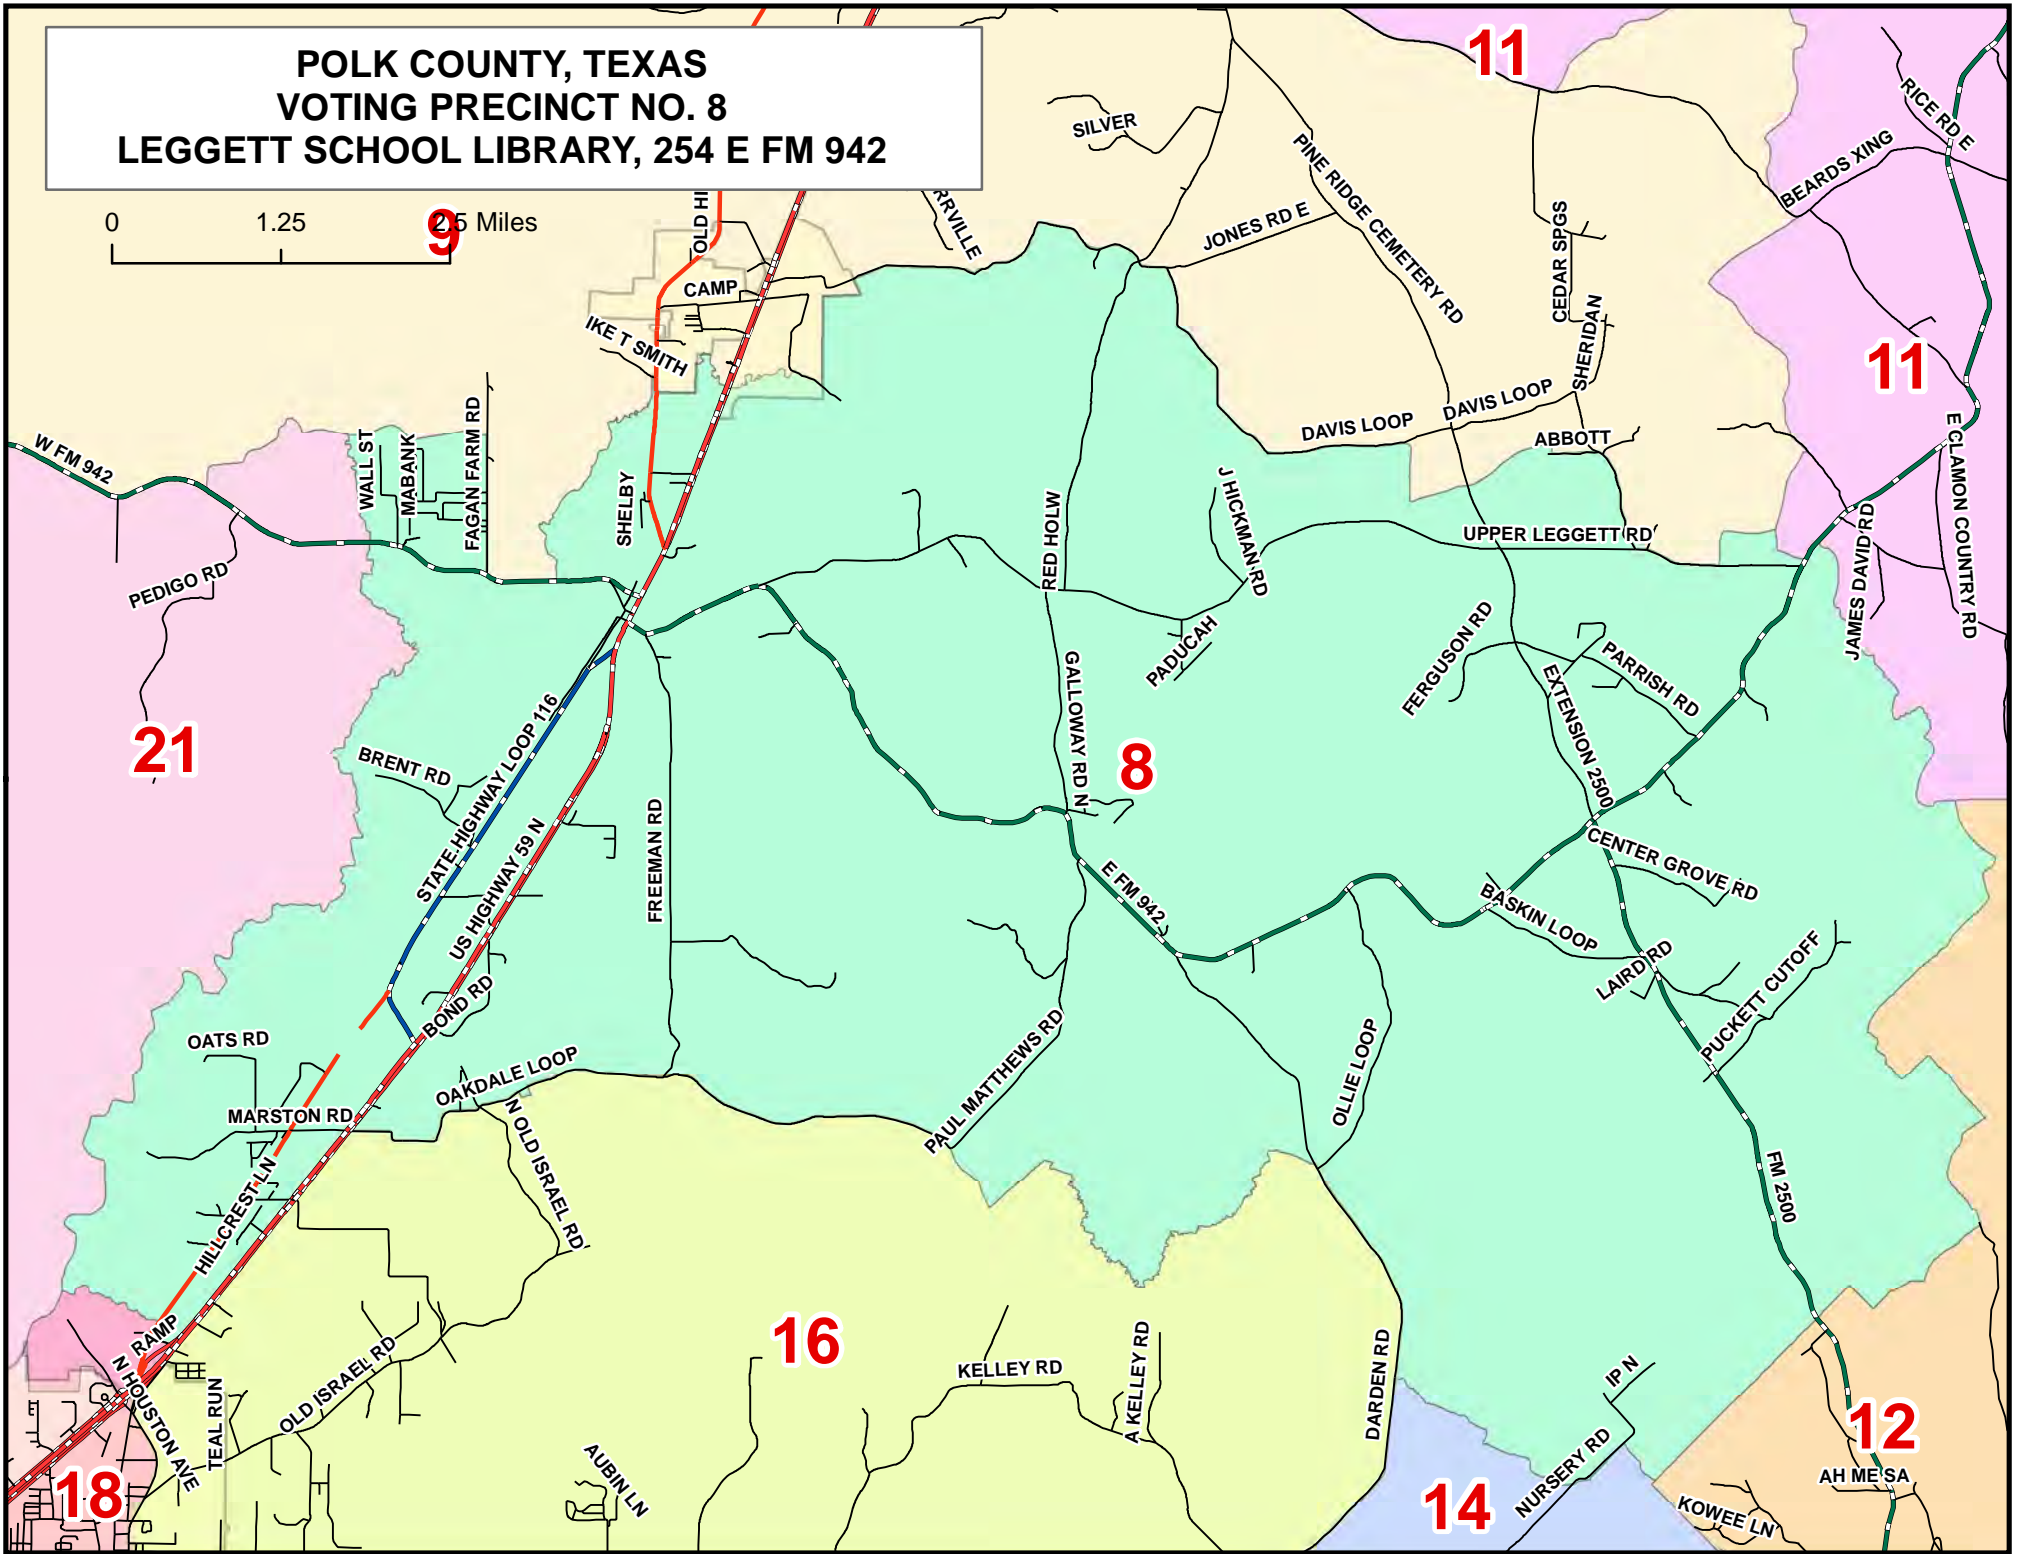

**POLK COUNTY, TEXAS
VOTING PRECINCT NO. 8
LEGGETT SCHOOL LIBRARY, 254 E FM 942**

0 1.25 2.5 Miles