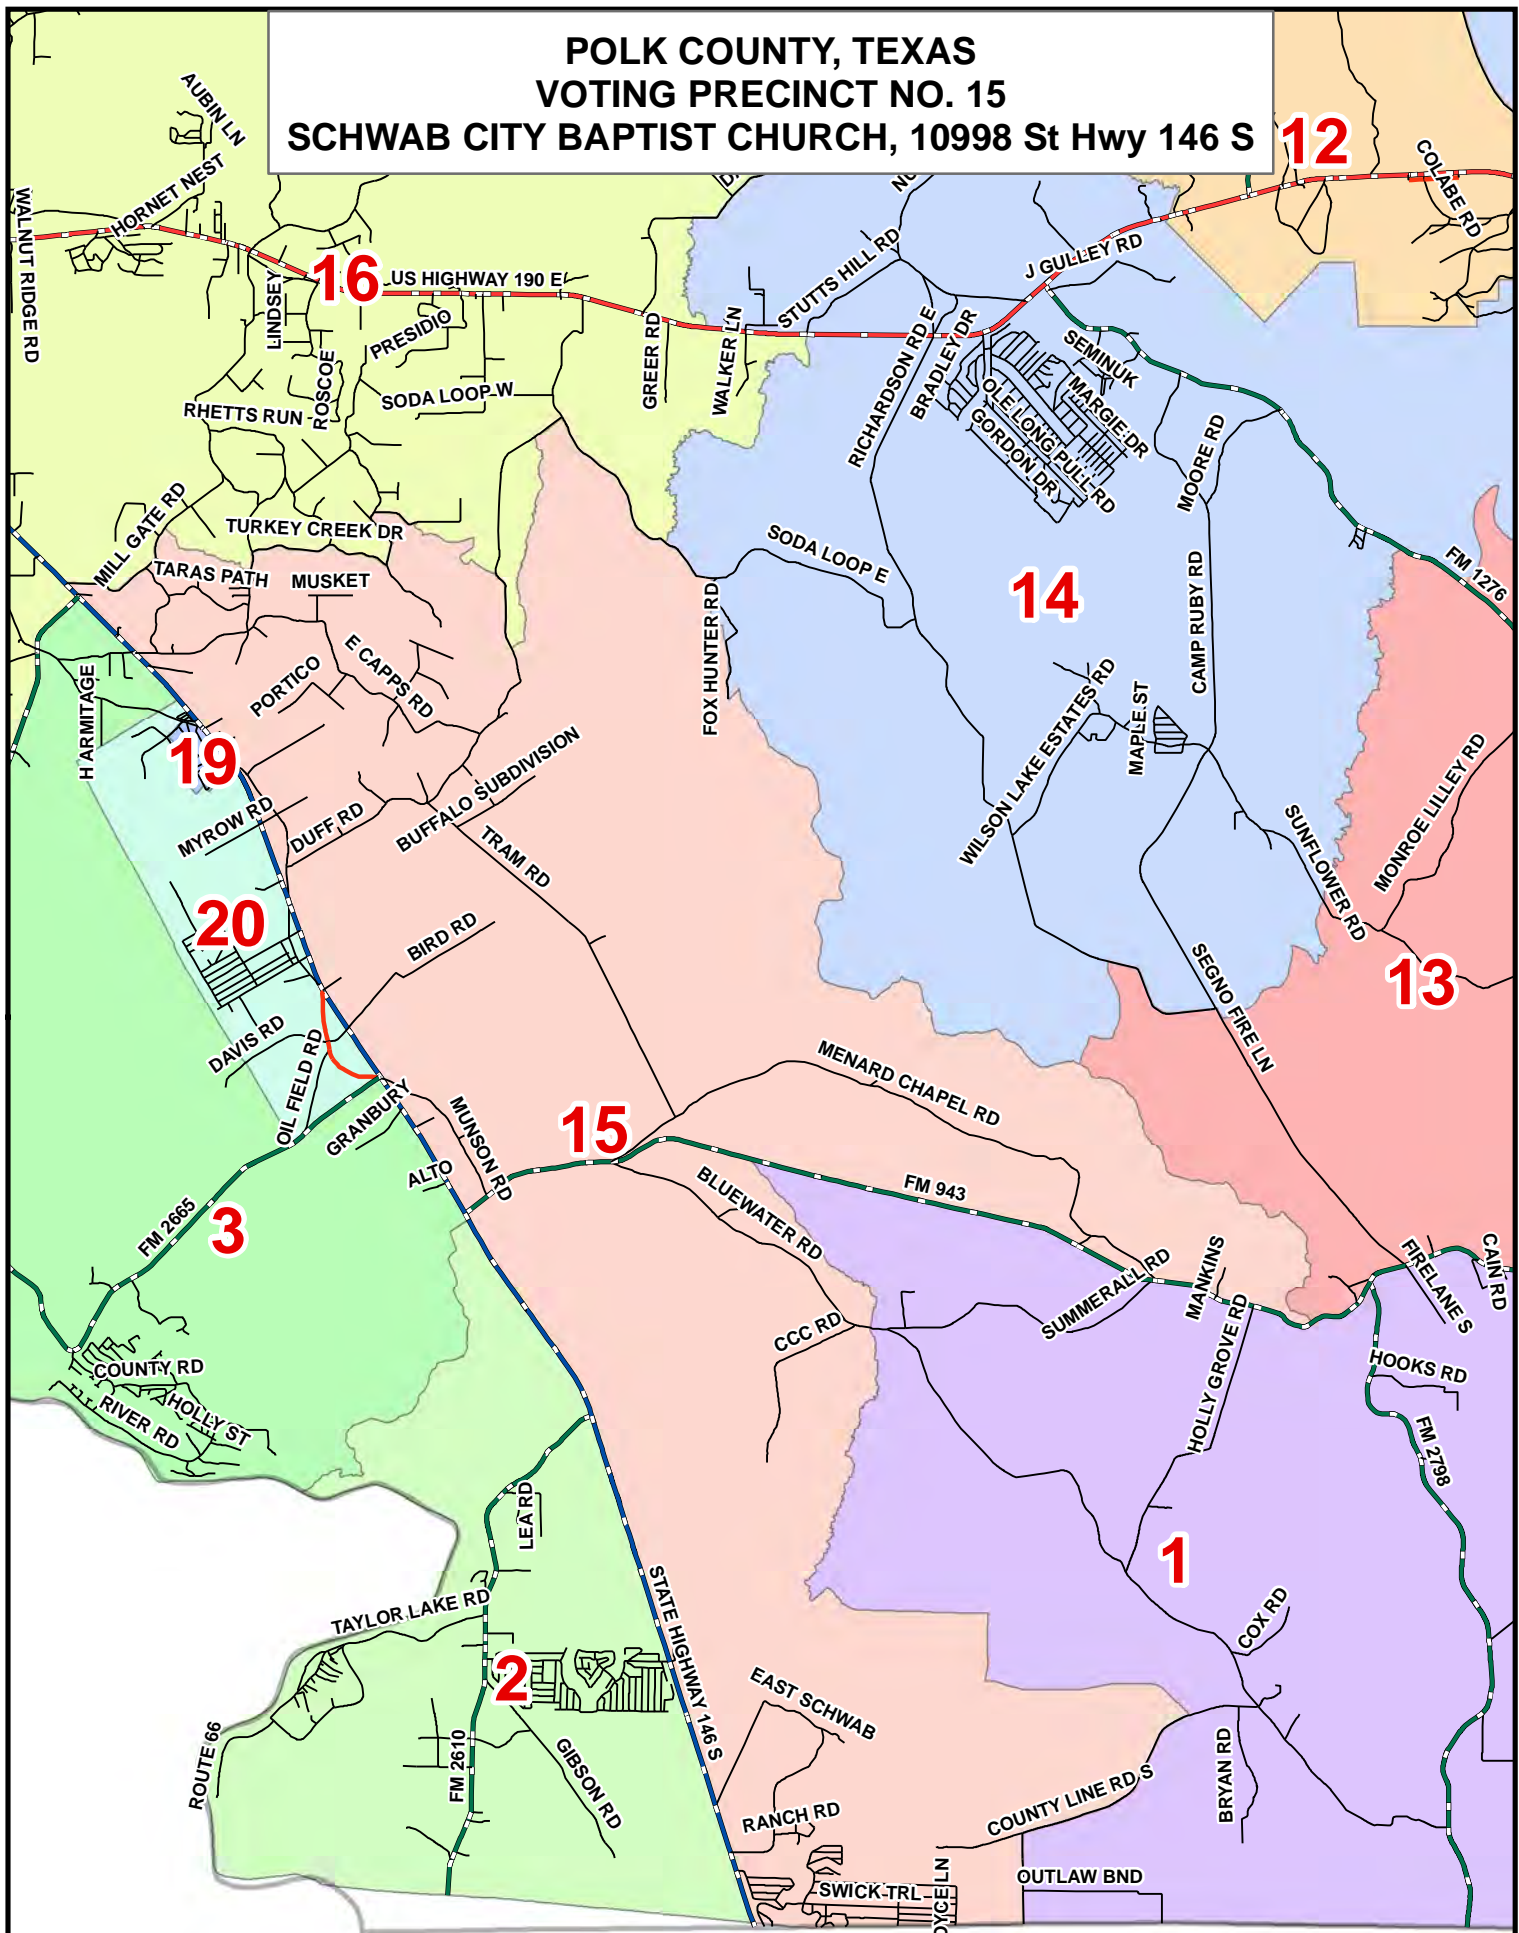

0 1 2 Miles

**POLK COUNTY, TEXAS
VOTING PRECINCT NO. 13
BIG SANDY ISD, 9199 FM 1276**

0 1 2 Miles

**POLK COUNTY, TEXAS
VOTING PRECINCT NO. 14
SODA BAPTIST CHURCH, 8135 US HWY 190 E**

POLK COUNTY, TEXAS
VOTING PRECINCT NO. 15
SCHWAB CITY BAPTIST CHURCH, 10998 St Hwy 146 S **12**